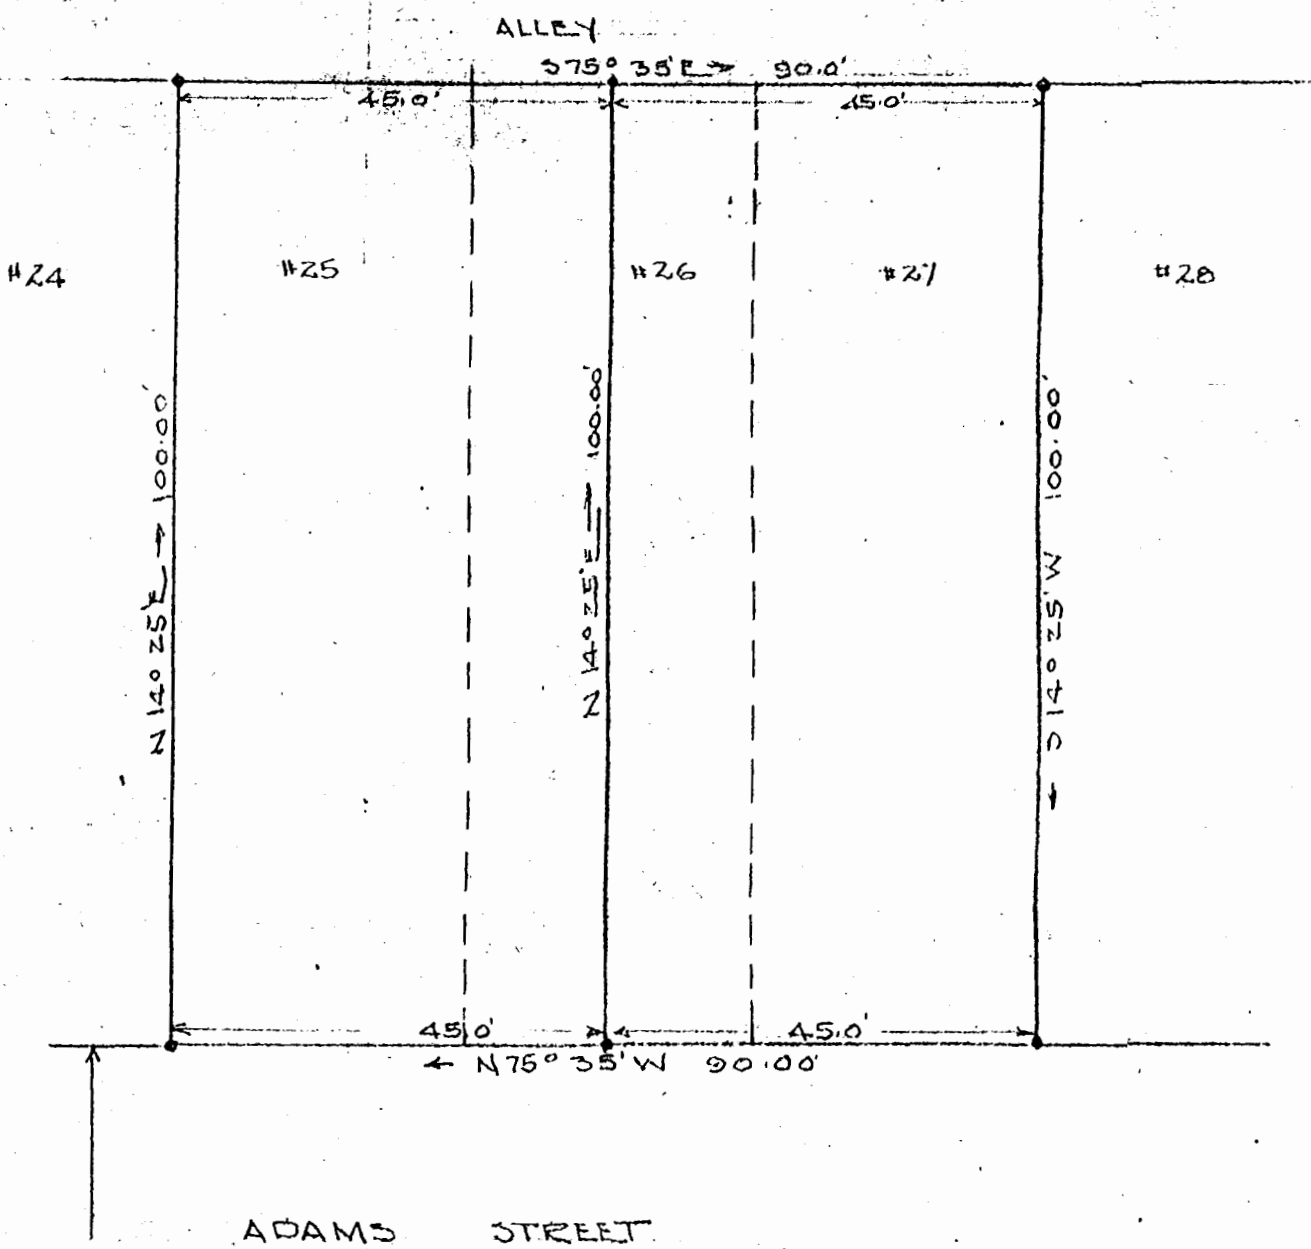

CAPITOL HEIGHTS SUBDIVISION

Frances H. Wheeler
 to
 Amy C Sterilly
 Revision of Lots 25, 26, 27 Block C Capt. Hts

MRS. FRANCES H. WHEELER
PLAT SHOWING BOUNDARY SURVEY
& REVISION OF LOTS NO. 25, 26, & 27,
BLOCK "C" CAPITOL HEIGHTS SUB-
DIVISION CITY OF WILLIAMSBURG
VIRGINIA.

MARCH 13, 1954 SCALE 1" = 20'

VINCENT D. McMANUS
 SURVEYING & MAPPING
 WILLIAMSBURG, VIRGINIA

NB 43P 46