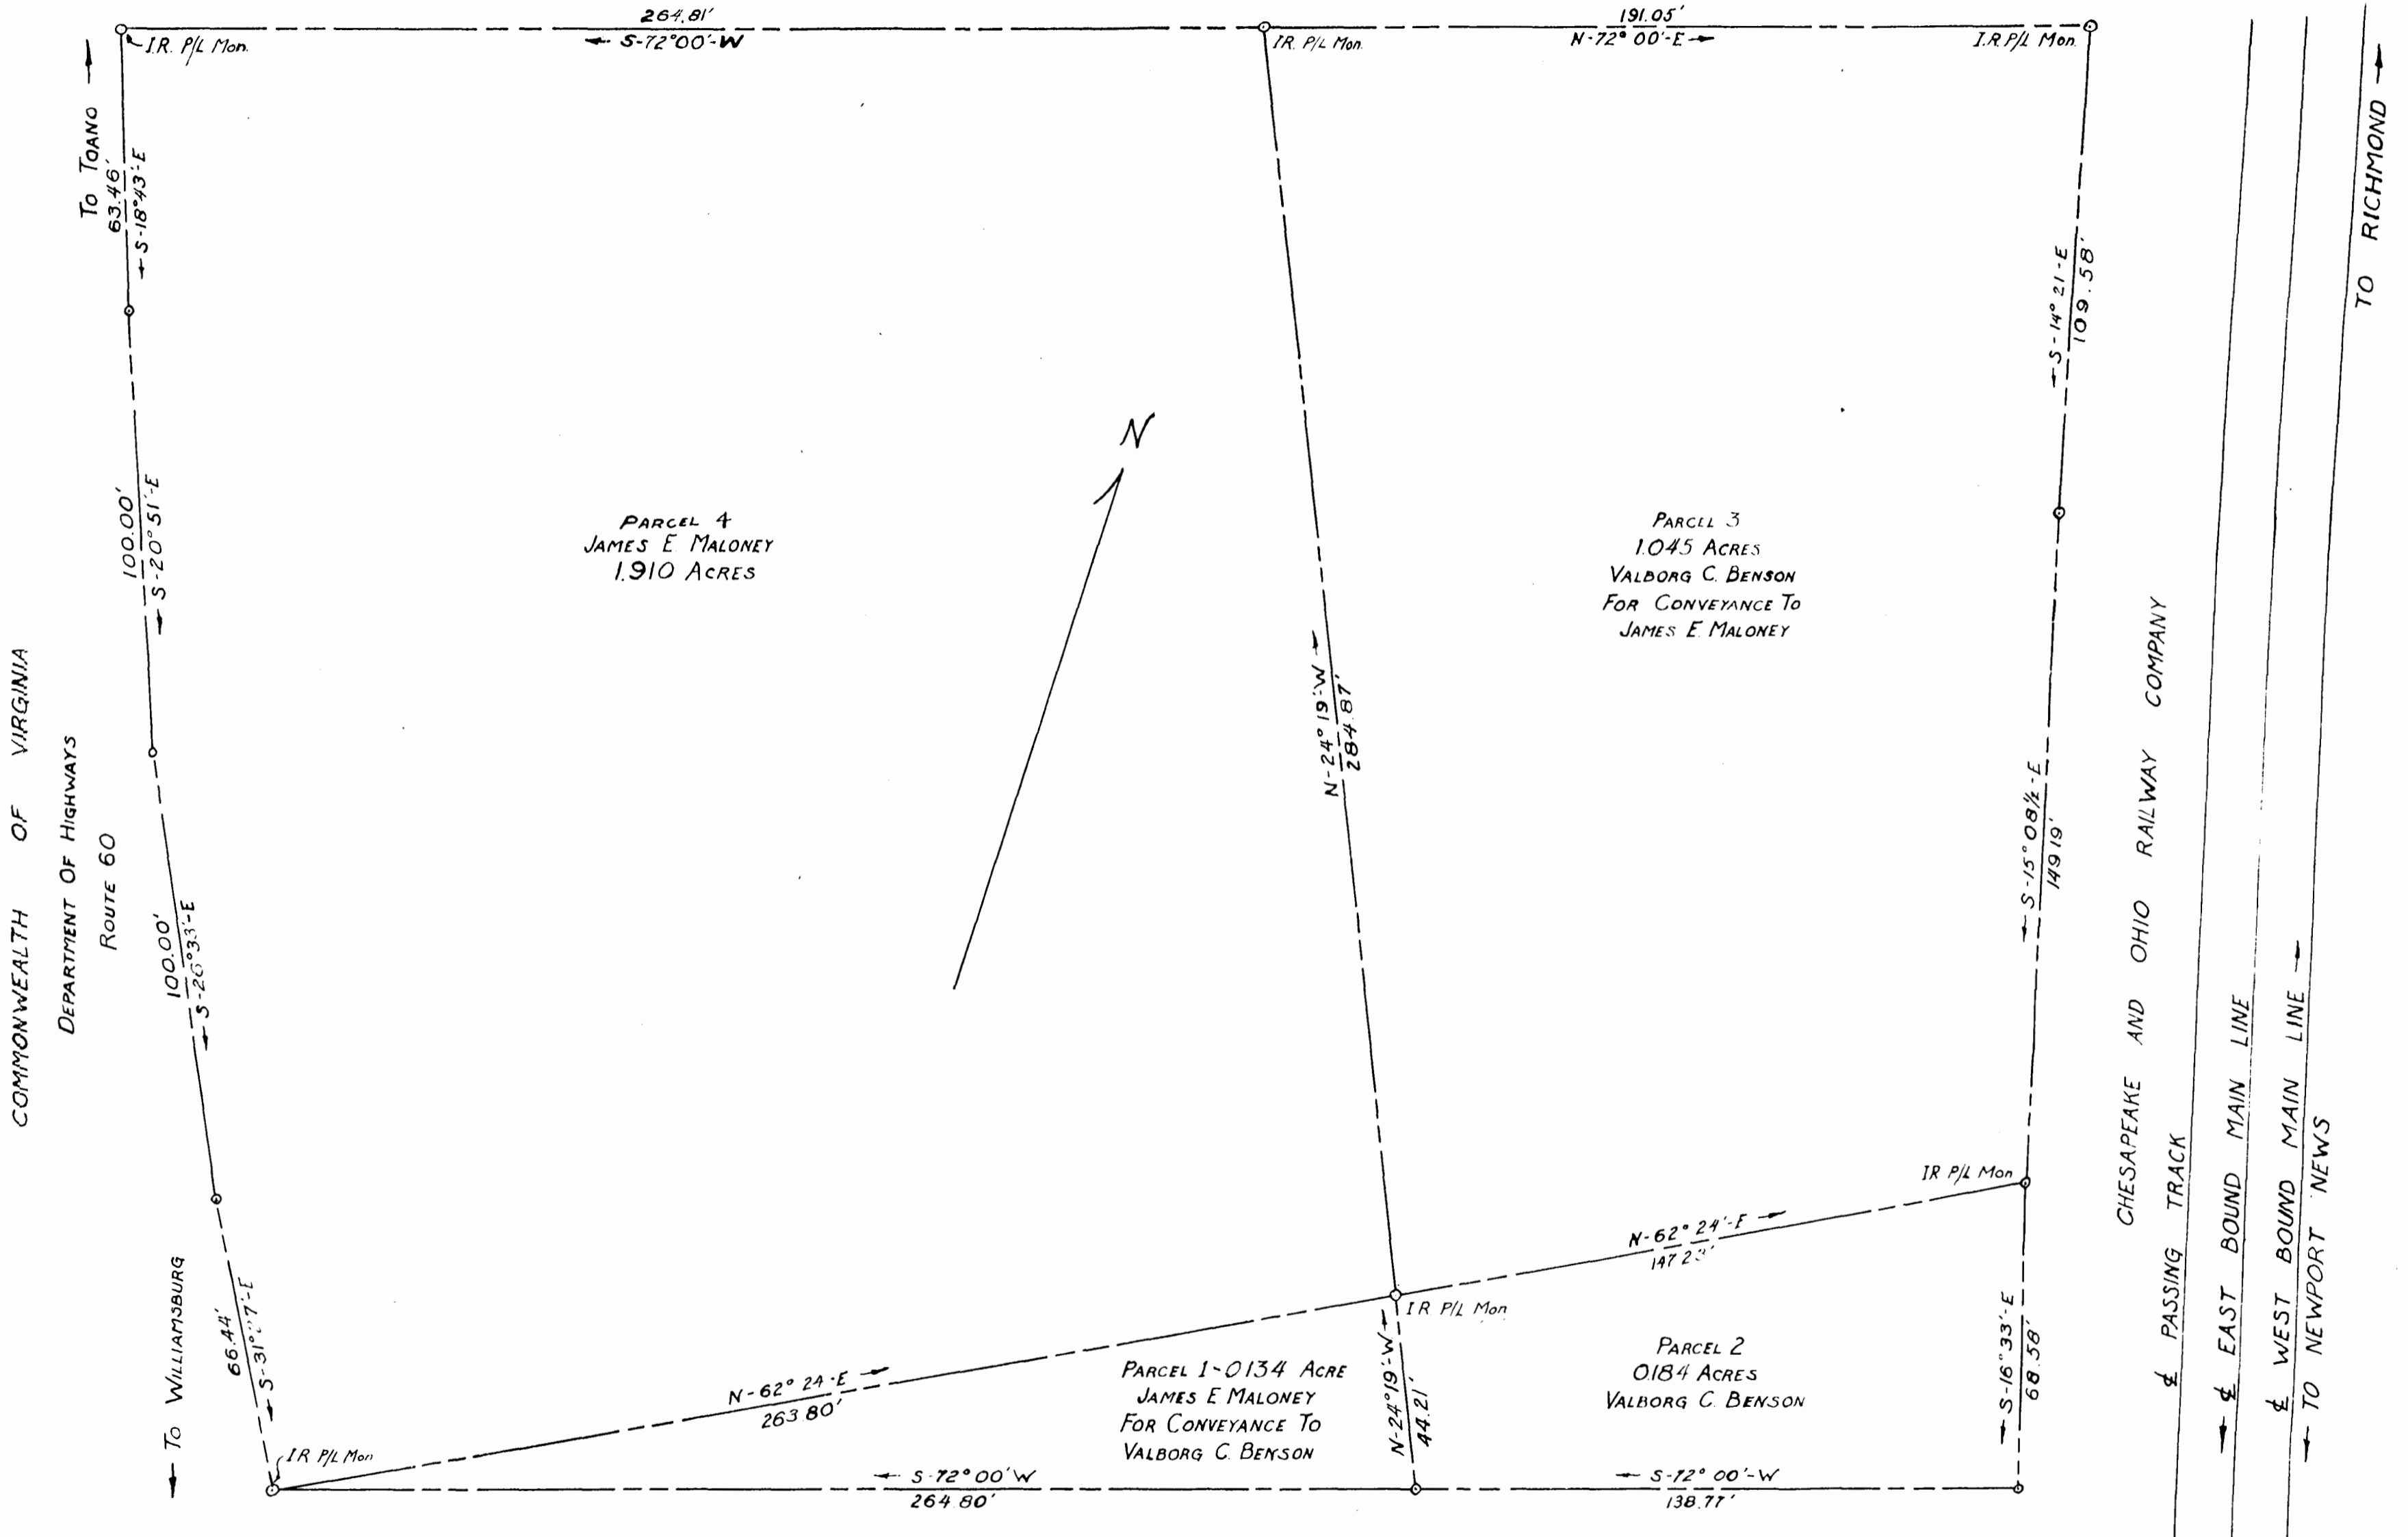

VALBORG C. BENSON

NOTES:
 1. BEARINGS BASED UPON PLAT BY V.D. McMANUS
 (SURVEYED MAY, 1948)

VALBORG C. BENSON

MALONEY - BENSON
 PLAT OF PARCELS OF PROPERTY TO BE
 EXCHANGED BETWEEN VALBORG C. BENSON
 AND JAMES E. MALONEY, SITUATED IN
 STONEHOUSE DISTRICT, JAMES CITY CO. VIRGINIA
 SCALE 1"=30' JAN. 29, 1953