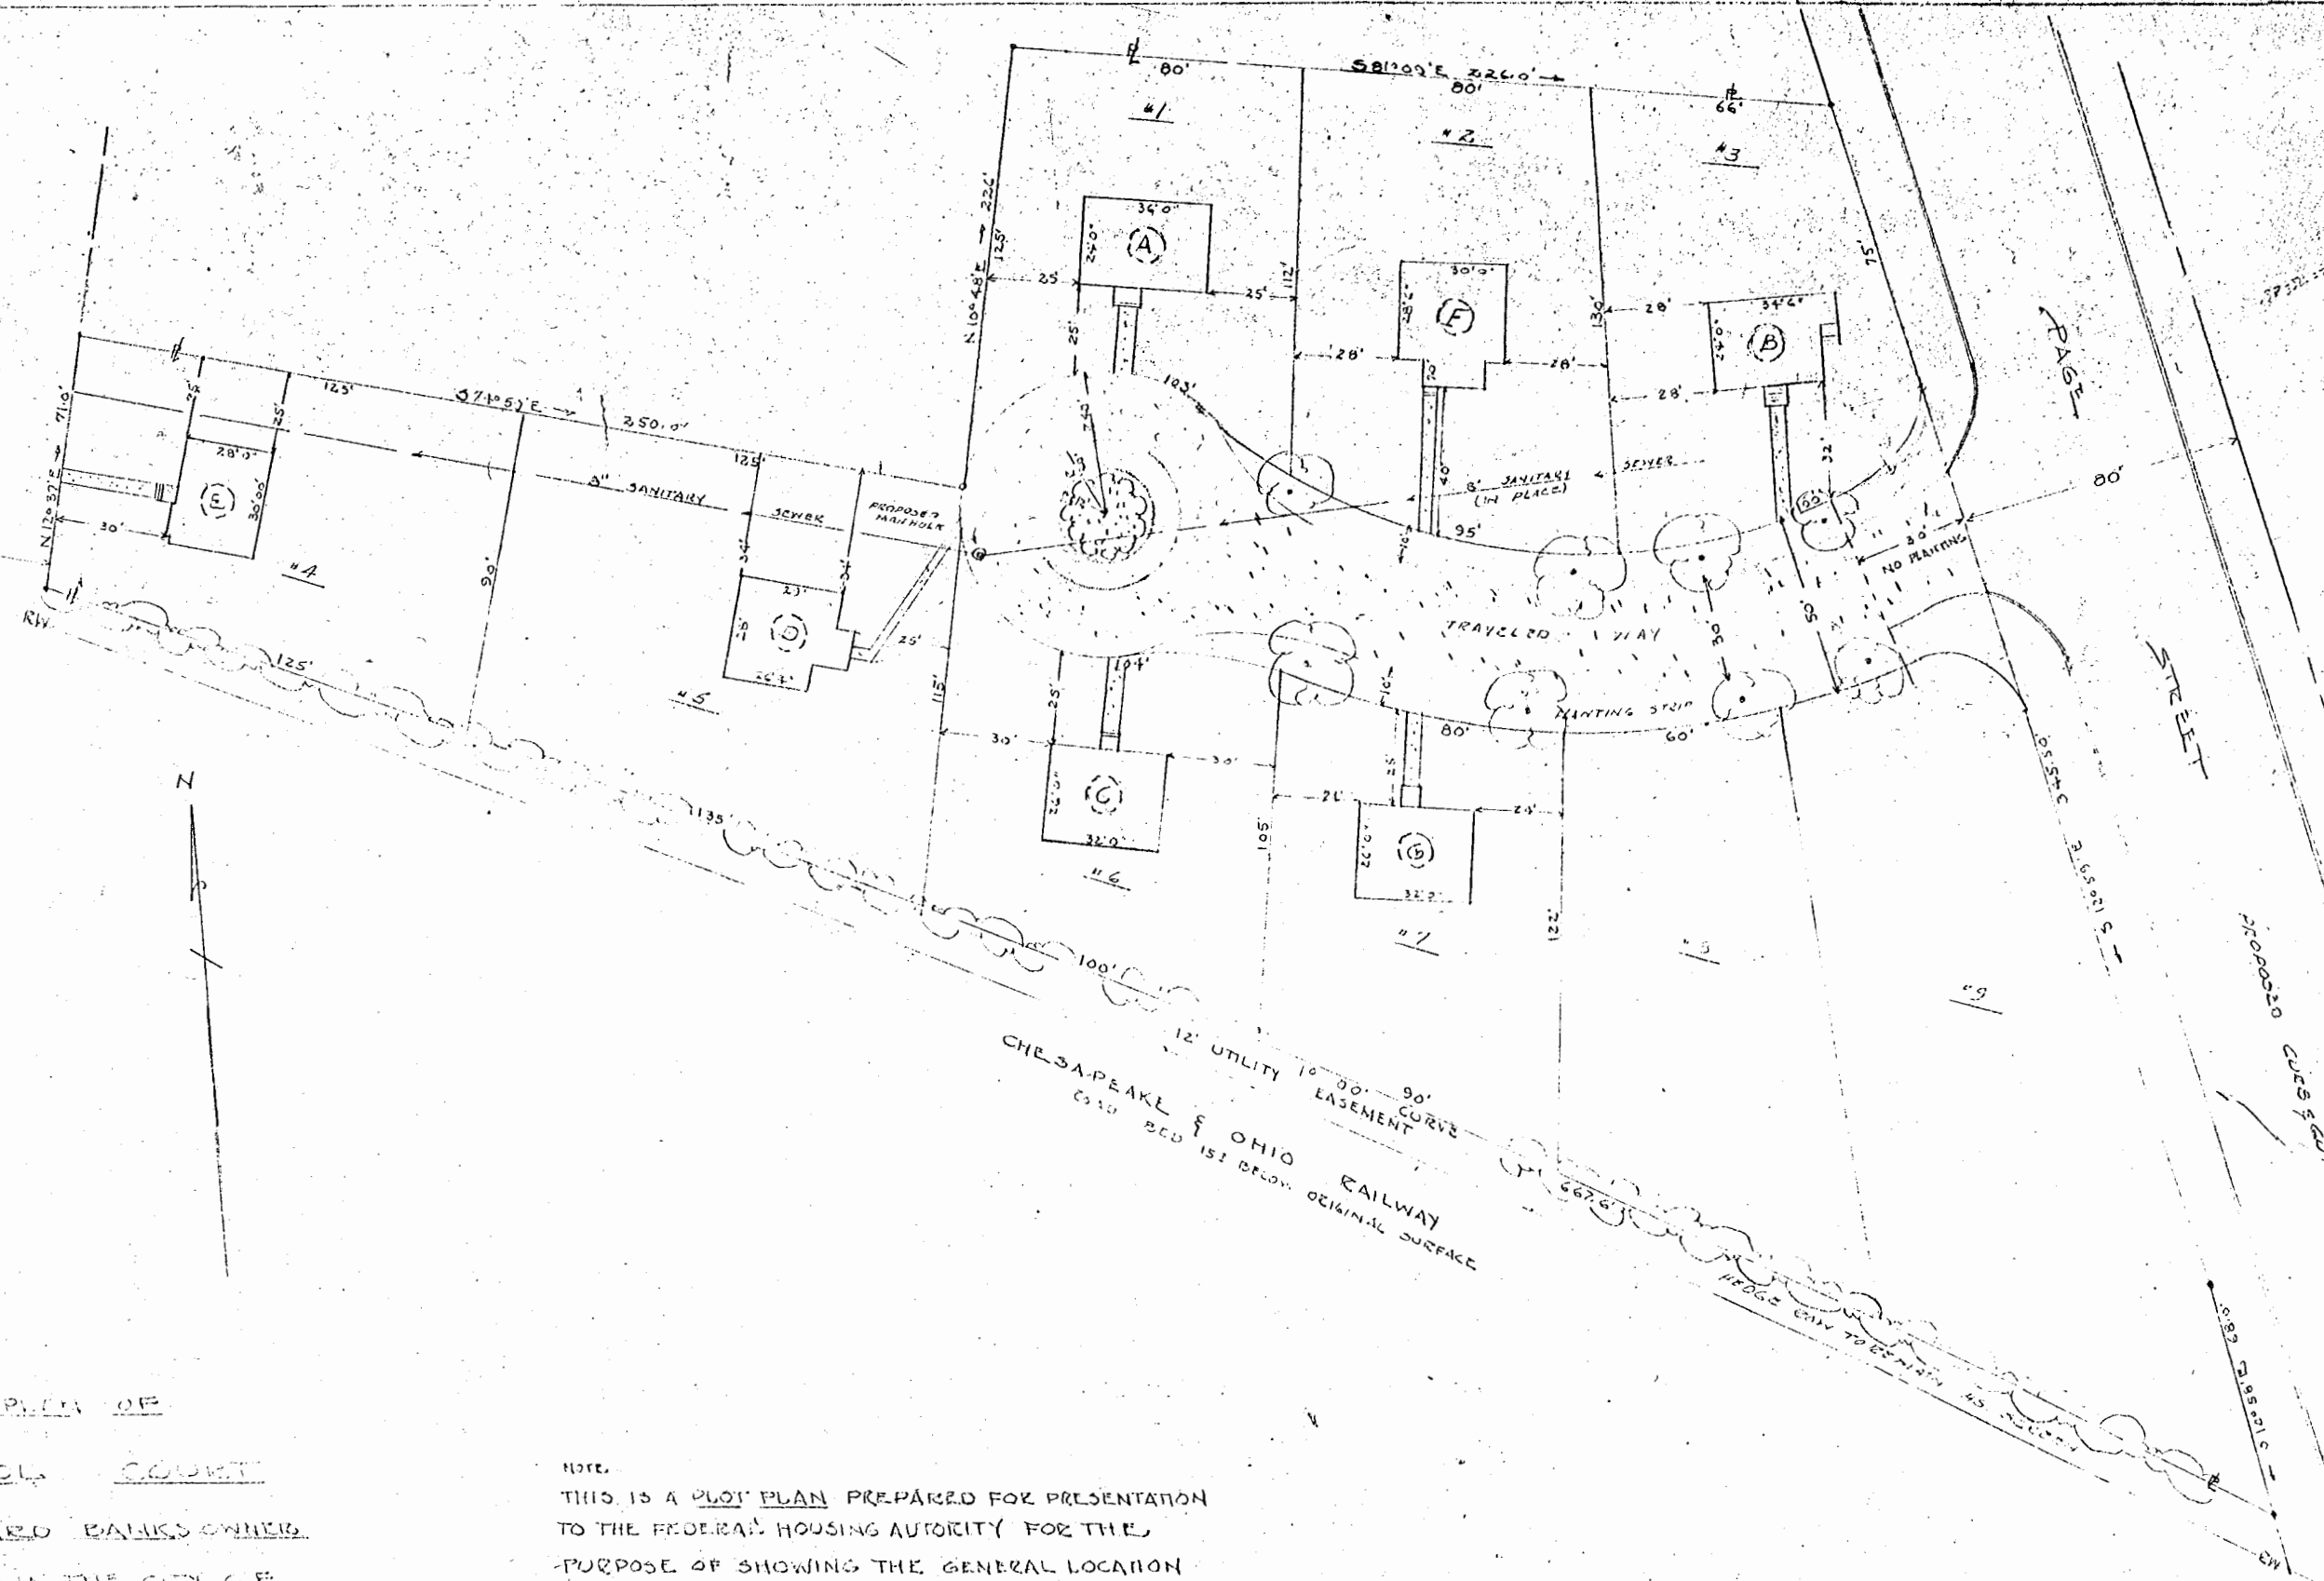

CAPITOL LANDING ROAD

PLOT PLAN OF
 CAPITOL COURT
 EDWARD BANKS OWNER
 SITUATED IN THE CITY OF
 WILLIAMSBURG VIRGINIA
 JAN. 31, 1950 SCALE 1"=30'

NOTE:
 THIS IS A PLOT PLAN PREPARED FOR PRESENTATION
 TO THE FEDERAL HOUSING AUTHORITY FOR THE
 PURPOSE OF SHOWING THE GENERAL LOCATION
 OF PROPOSED STRUCTURES, STREET LOCATION
 AND LOT SIZES. IT IS NOT, NOR IS IT INTENDED
 TO BE, A PLAN SHOWING SURVEY OF LOTS
 AND MANUS.

12-22

Recorded Nov. 1950
 Wm. Brubaker