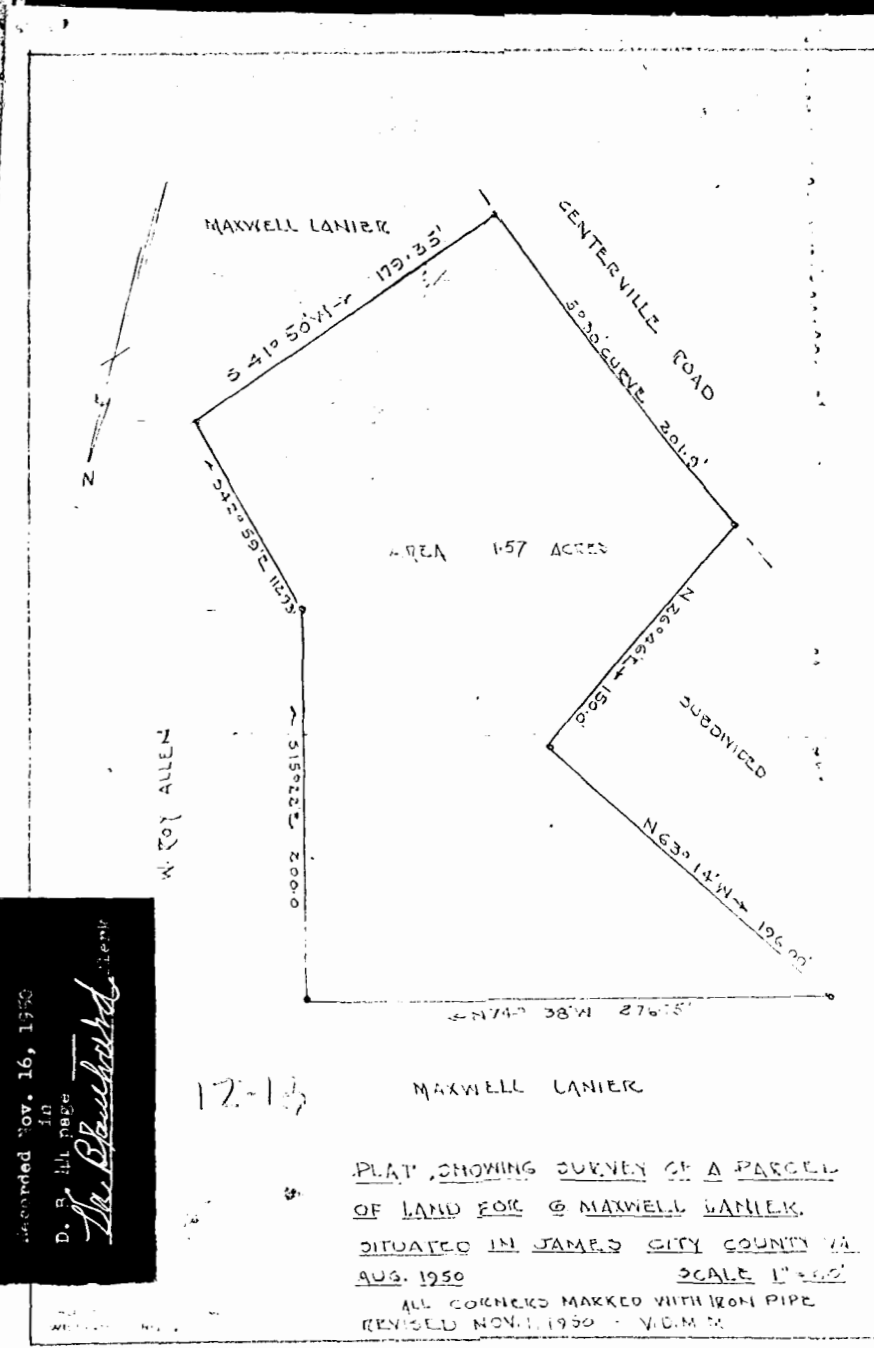

NOTE -  
 THIS ACRES CUT-OFF FROM THE TRACT  
 KNOWN AS "RICH NECK FARM"  
 AREA 62.00 ACRES.

PLAT SHOWING PROPERTY SURVEYED FOR  
 ~ CARRIE DUDLEY LANE COLE  
 LOCATED IN JAMES CITY COUNTY, VIRGINIA  
 SURVEYED - JUNE 1950  
 AS DRAWN C.B.

CARRIE DUDLEY LANE COLE

Recorded Oct. 16, 1950  
 in  
 D. B. 44 page  
*The Bluebird*

Recorded Nov. 16, 1950  
 in  
 D. B. 44 page  
*The Bluebird*

17-13  
 MAXWELL LANIER  
 PLAT SHOWING SURVEY OF A PARCEL  
 OF LAND FOR © MAXWELL LANIER  
 SITUATED IN JAMES CITY COUNTY VA  
 AUG. 1950 SCALE 1" = 60'  
 ALL CORNERS MARKED WITH IRON PIPE  
 REVISED NOV. 1950 - V.C.M.M.