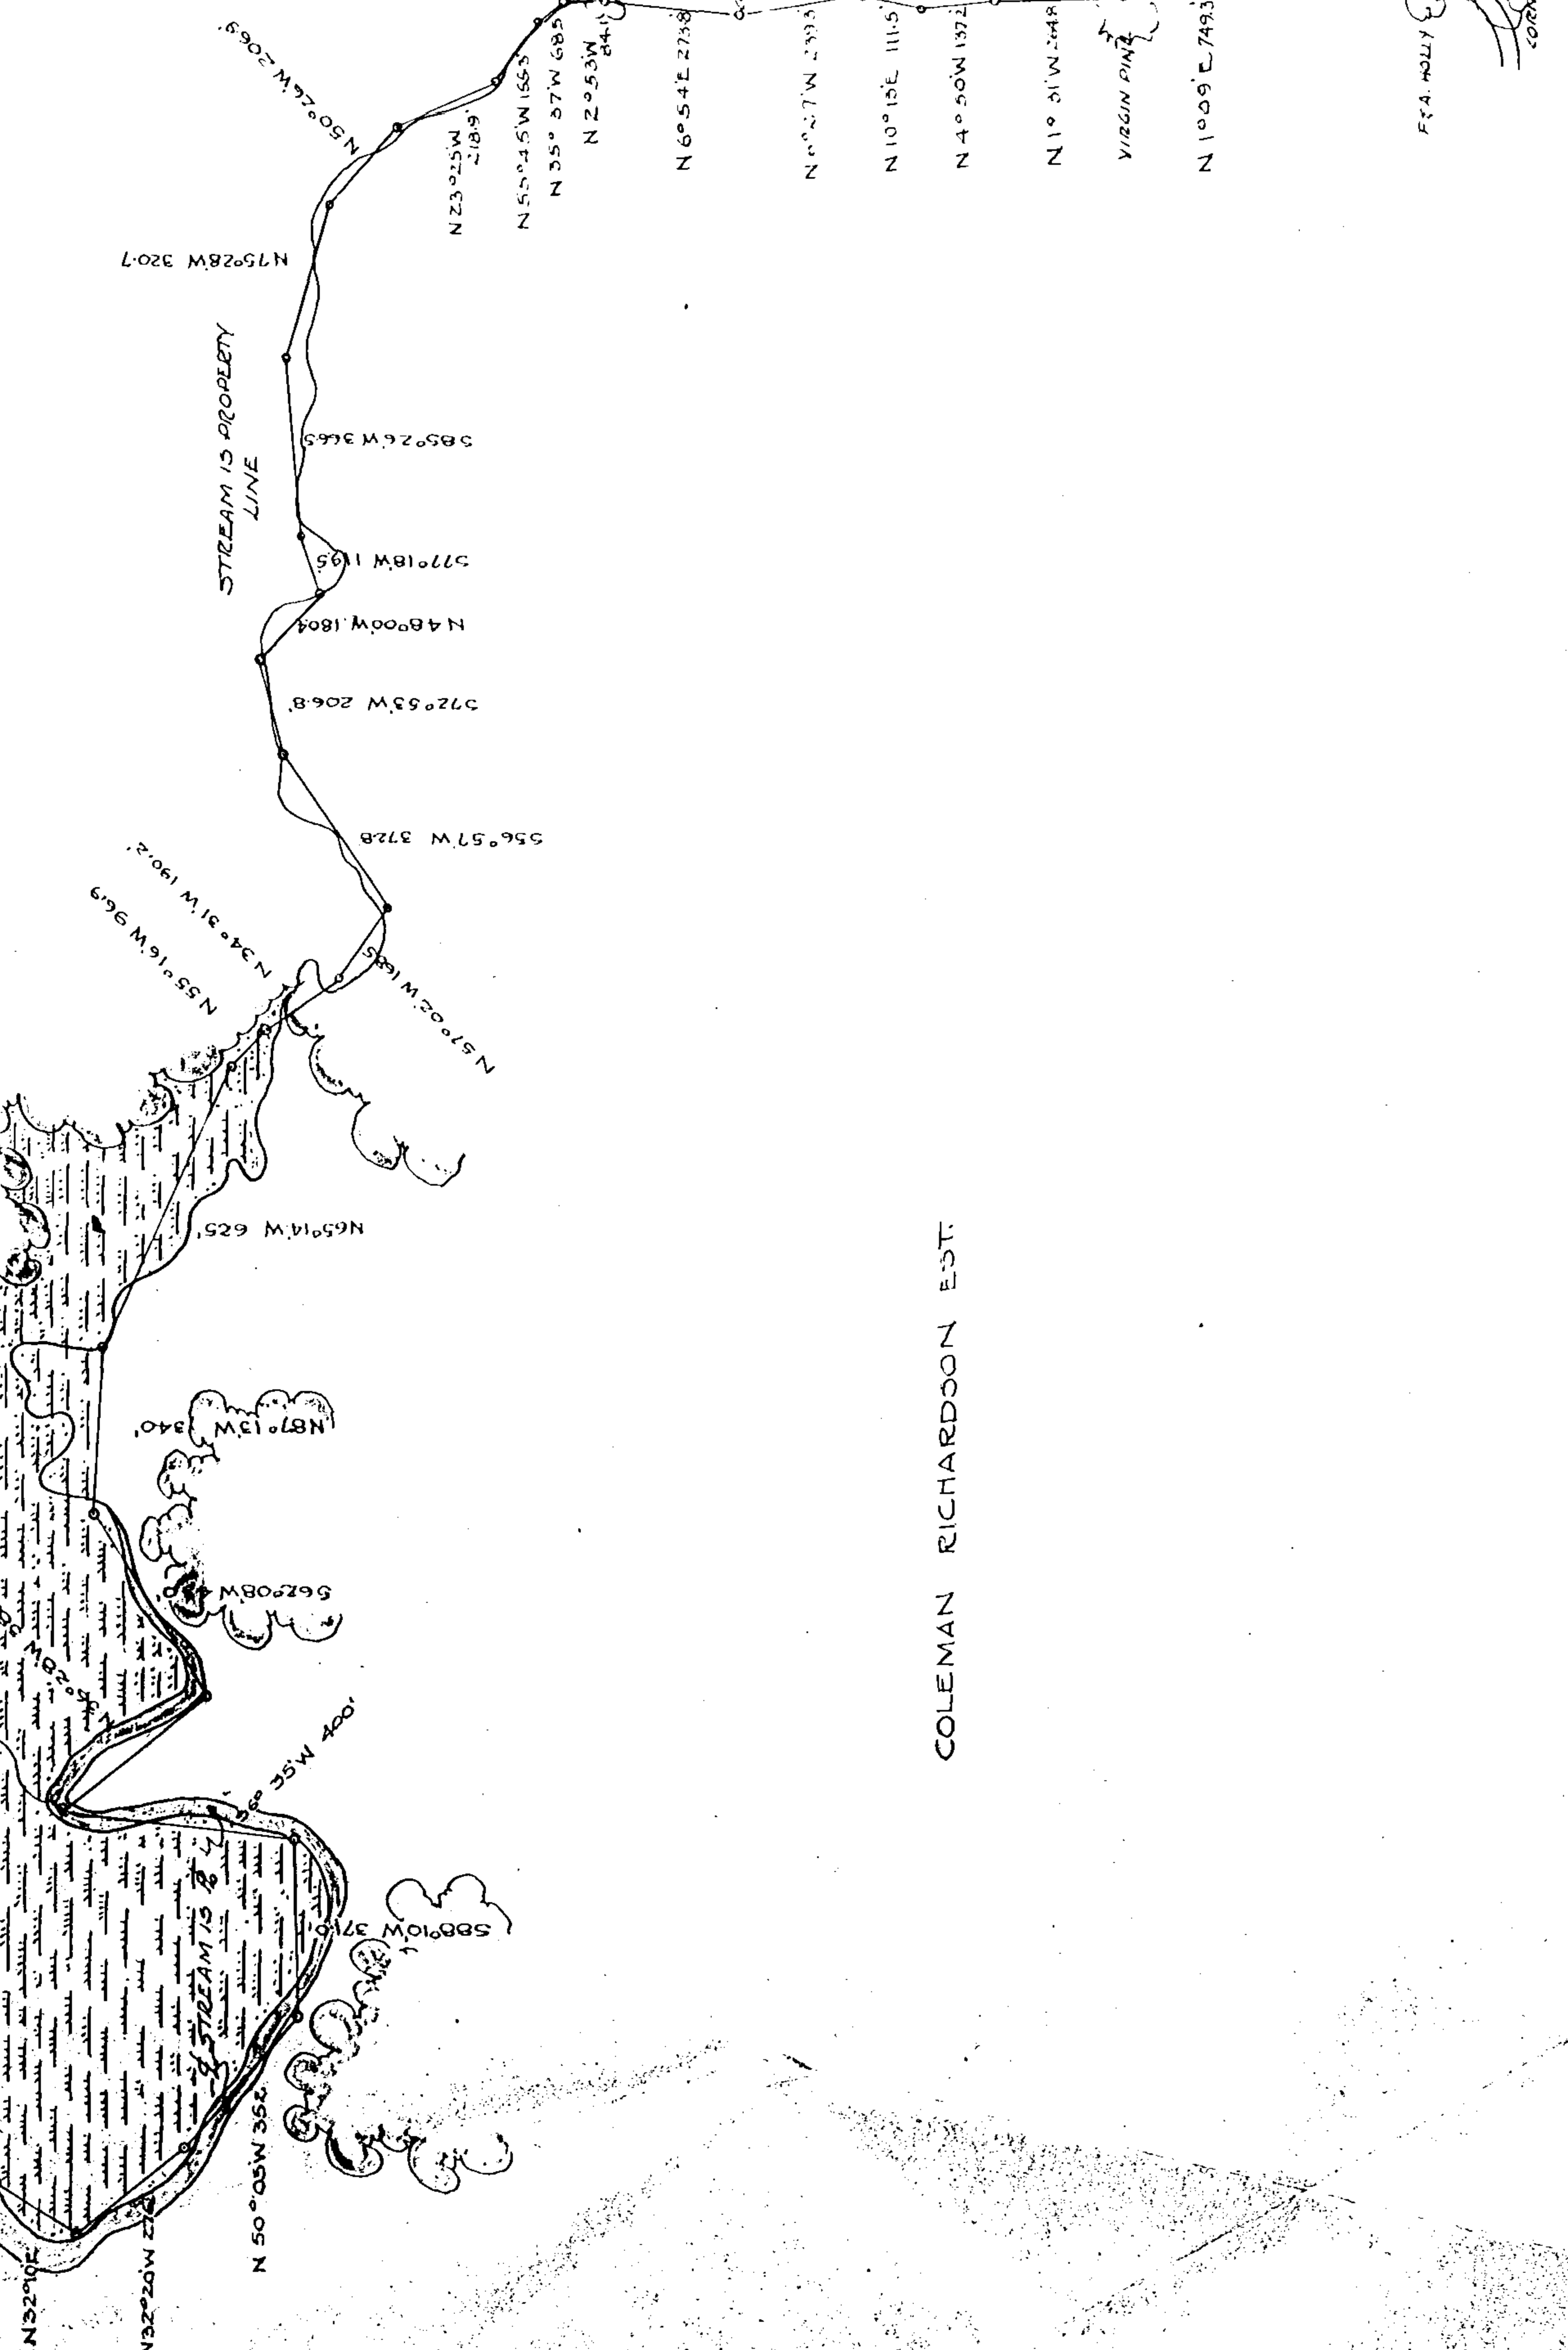

11-40

WRIGHT ISLAND

COLEMAN RICHARDSON EAST

BY: D. M. RICHARDSON  
 ENGINEER  
 CHARLOTTE, VIRGINIA