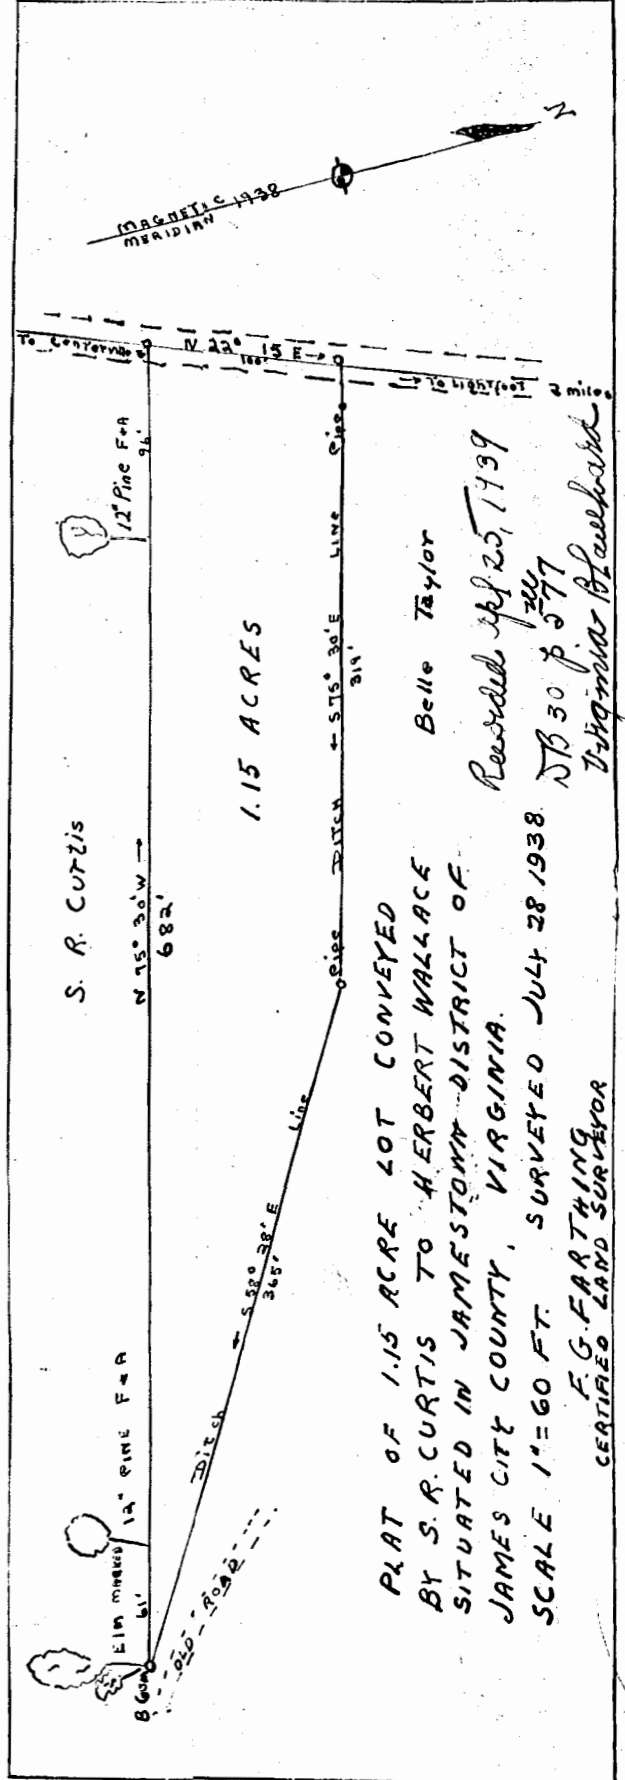

Created by deed dated  
 July 14, 1939 and recorded  
 in W. D B 31, page 119.

Virginia Blauhard  
 Clerk

**FORT MAGRUDER HEIGHTS**  
 NEAR  
 Williamsburg, Va

Scale 1" = 60 Ft.

JEROME LEVINSON, OWNER

F. G. Farthing  
 CERTIFIED LAND SURVEYOR

November, 1938

Recorded April 24, 1939  
 Virginia Blauhard  
 Clerk

PLAT OF 1.15 ACRE LOT CONVEYED  
 BY S. R. CURTIS TO HERBERT WALLACE  
 SITUATED IN JAMESTOWN DISTRICT OF  
 JAMES CITY COUNTY, VIRGINIA.

SCALE 1" = 60 FT. SURVEYED JULY 28, 1938

F. G. FARTHING  
 CERTIFIED LAND SURVEYOR

Belle Taylor

Recorded April 25, 1939

W. D B 30 p 577

Virginia Blauhard