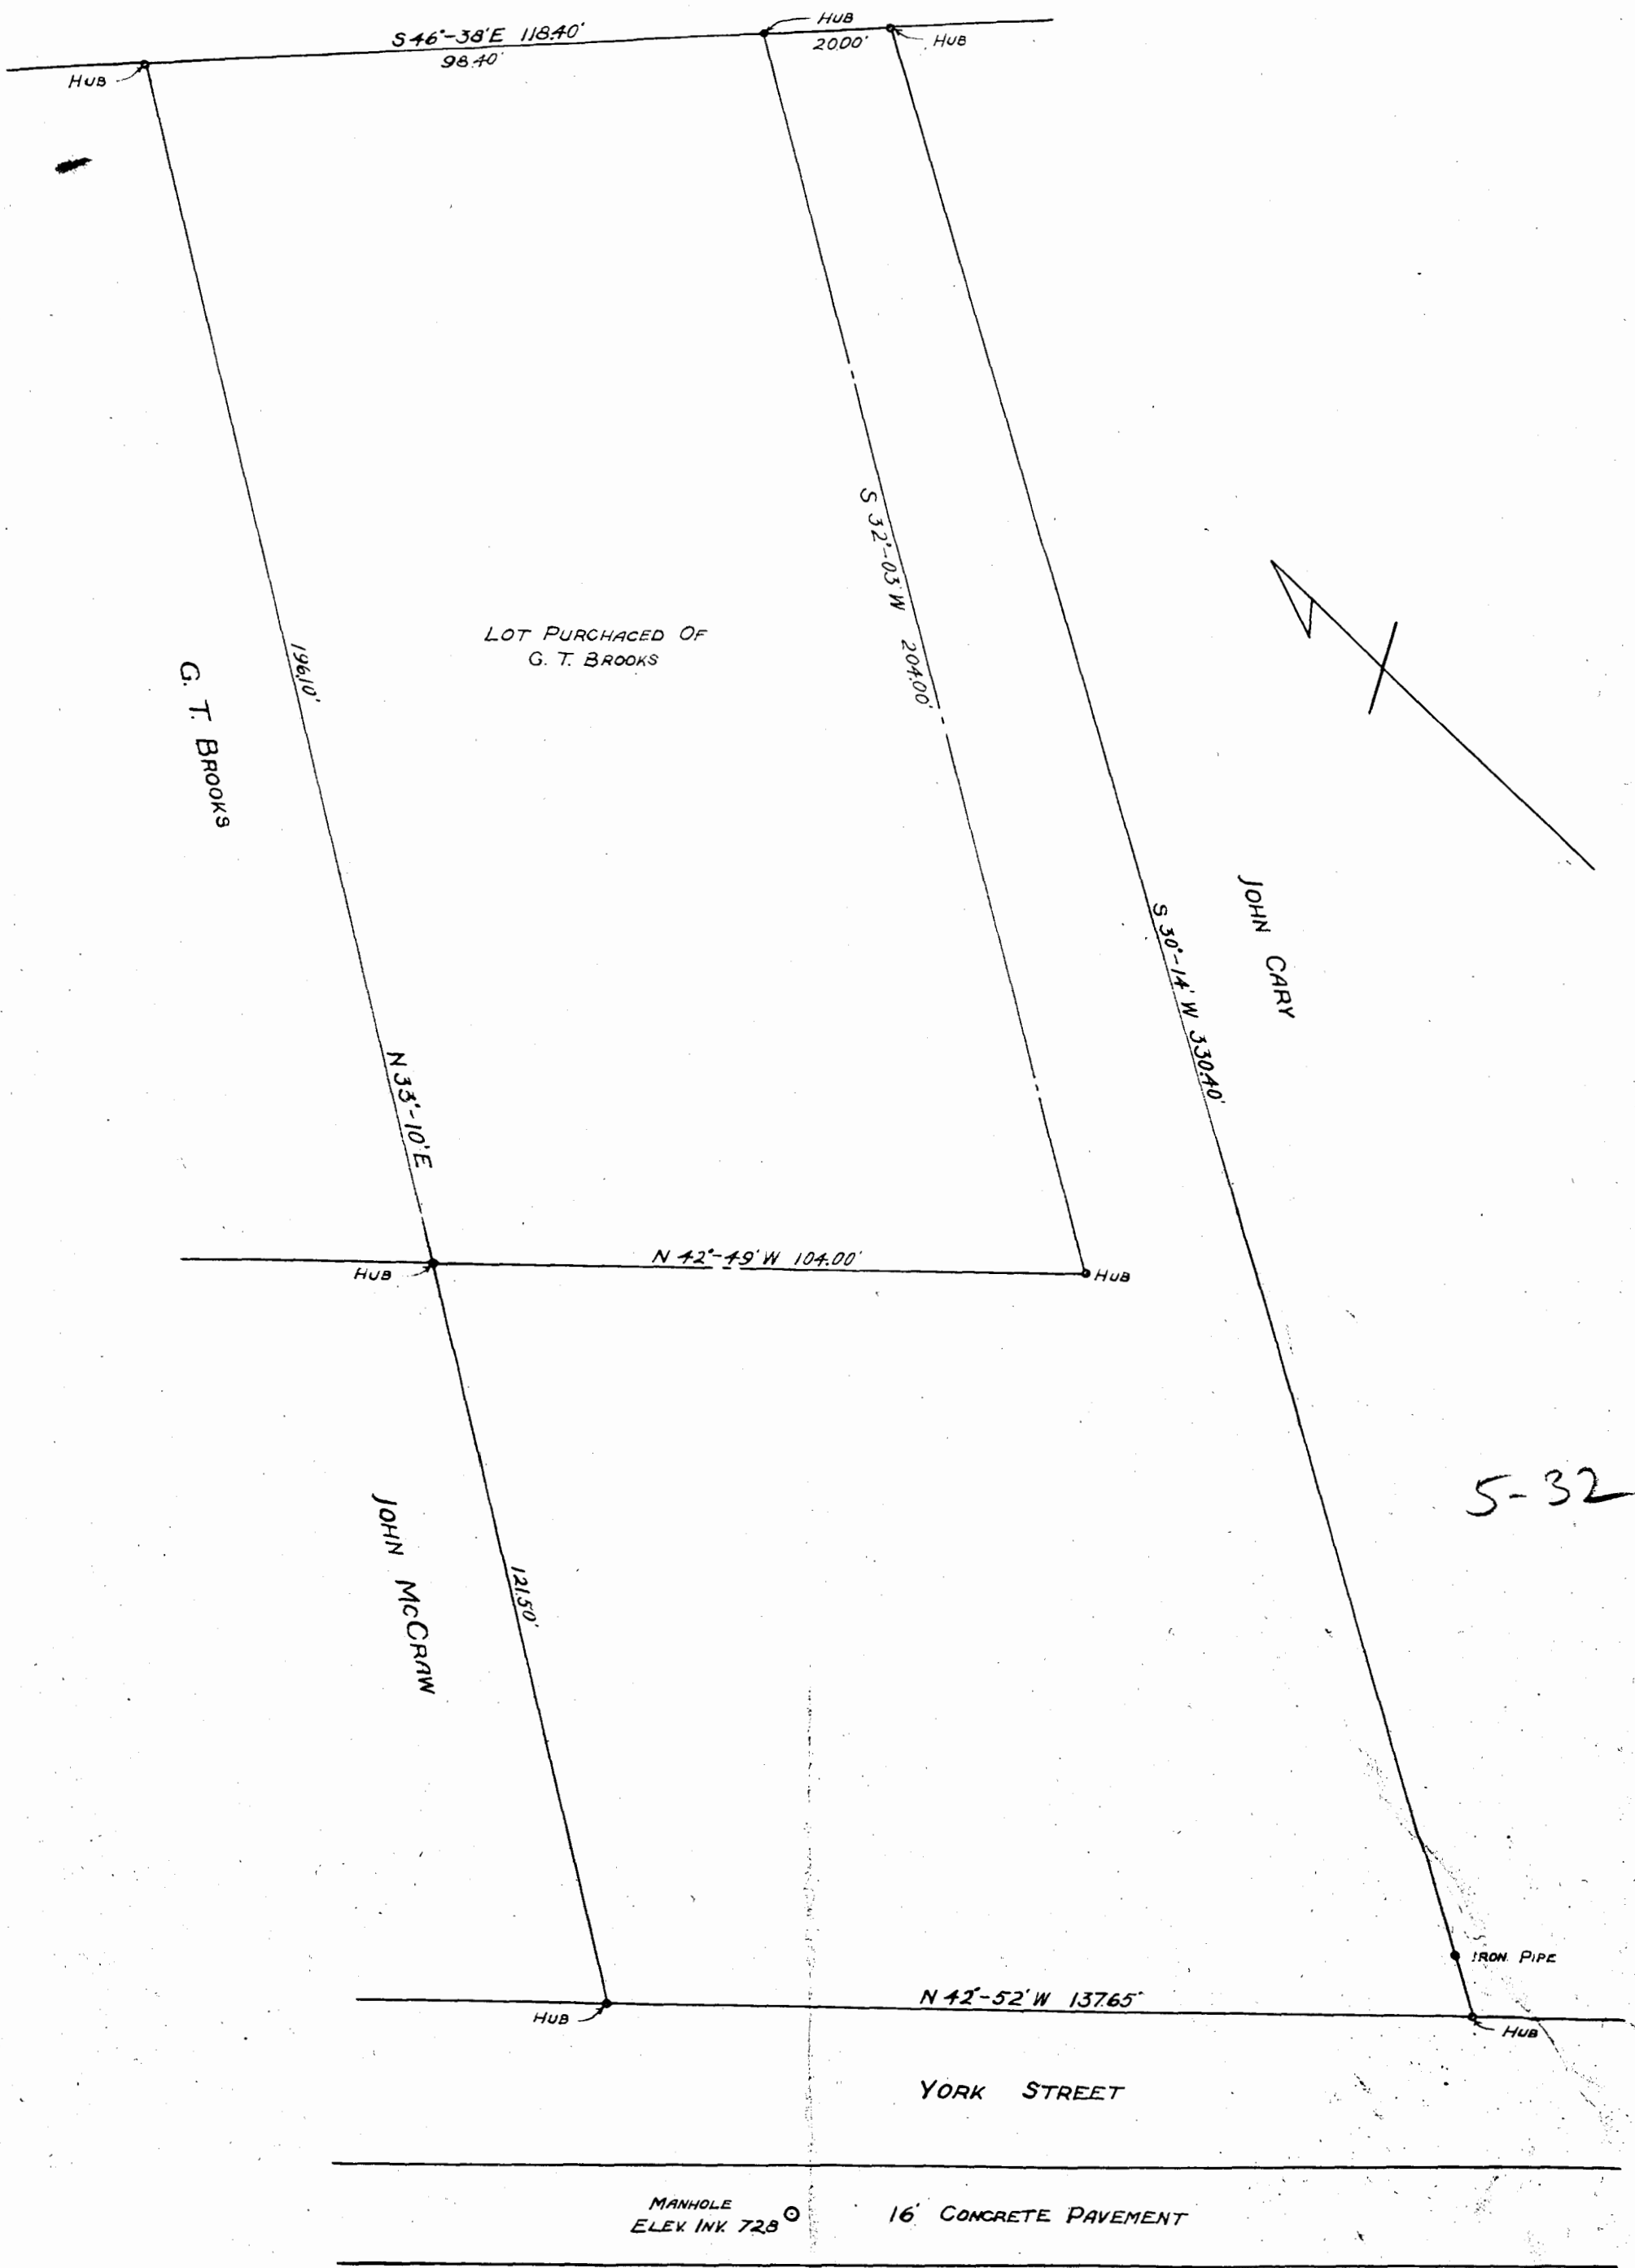

C. & O. RY. RIGHT OF WAY

5-32

MAP OF
 LOTS OWNED BY
 R. B. WATTS
 LOCATED ON YORK ST.
 WILLIAMSBURG, VA.

SCALE 1"=20'

OCT. 26, 1931.

SURVEY AND PLAT
 BY
 V. D. MCMANUS

Recorded Nov. 4, 1931,

in