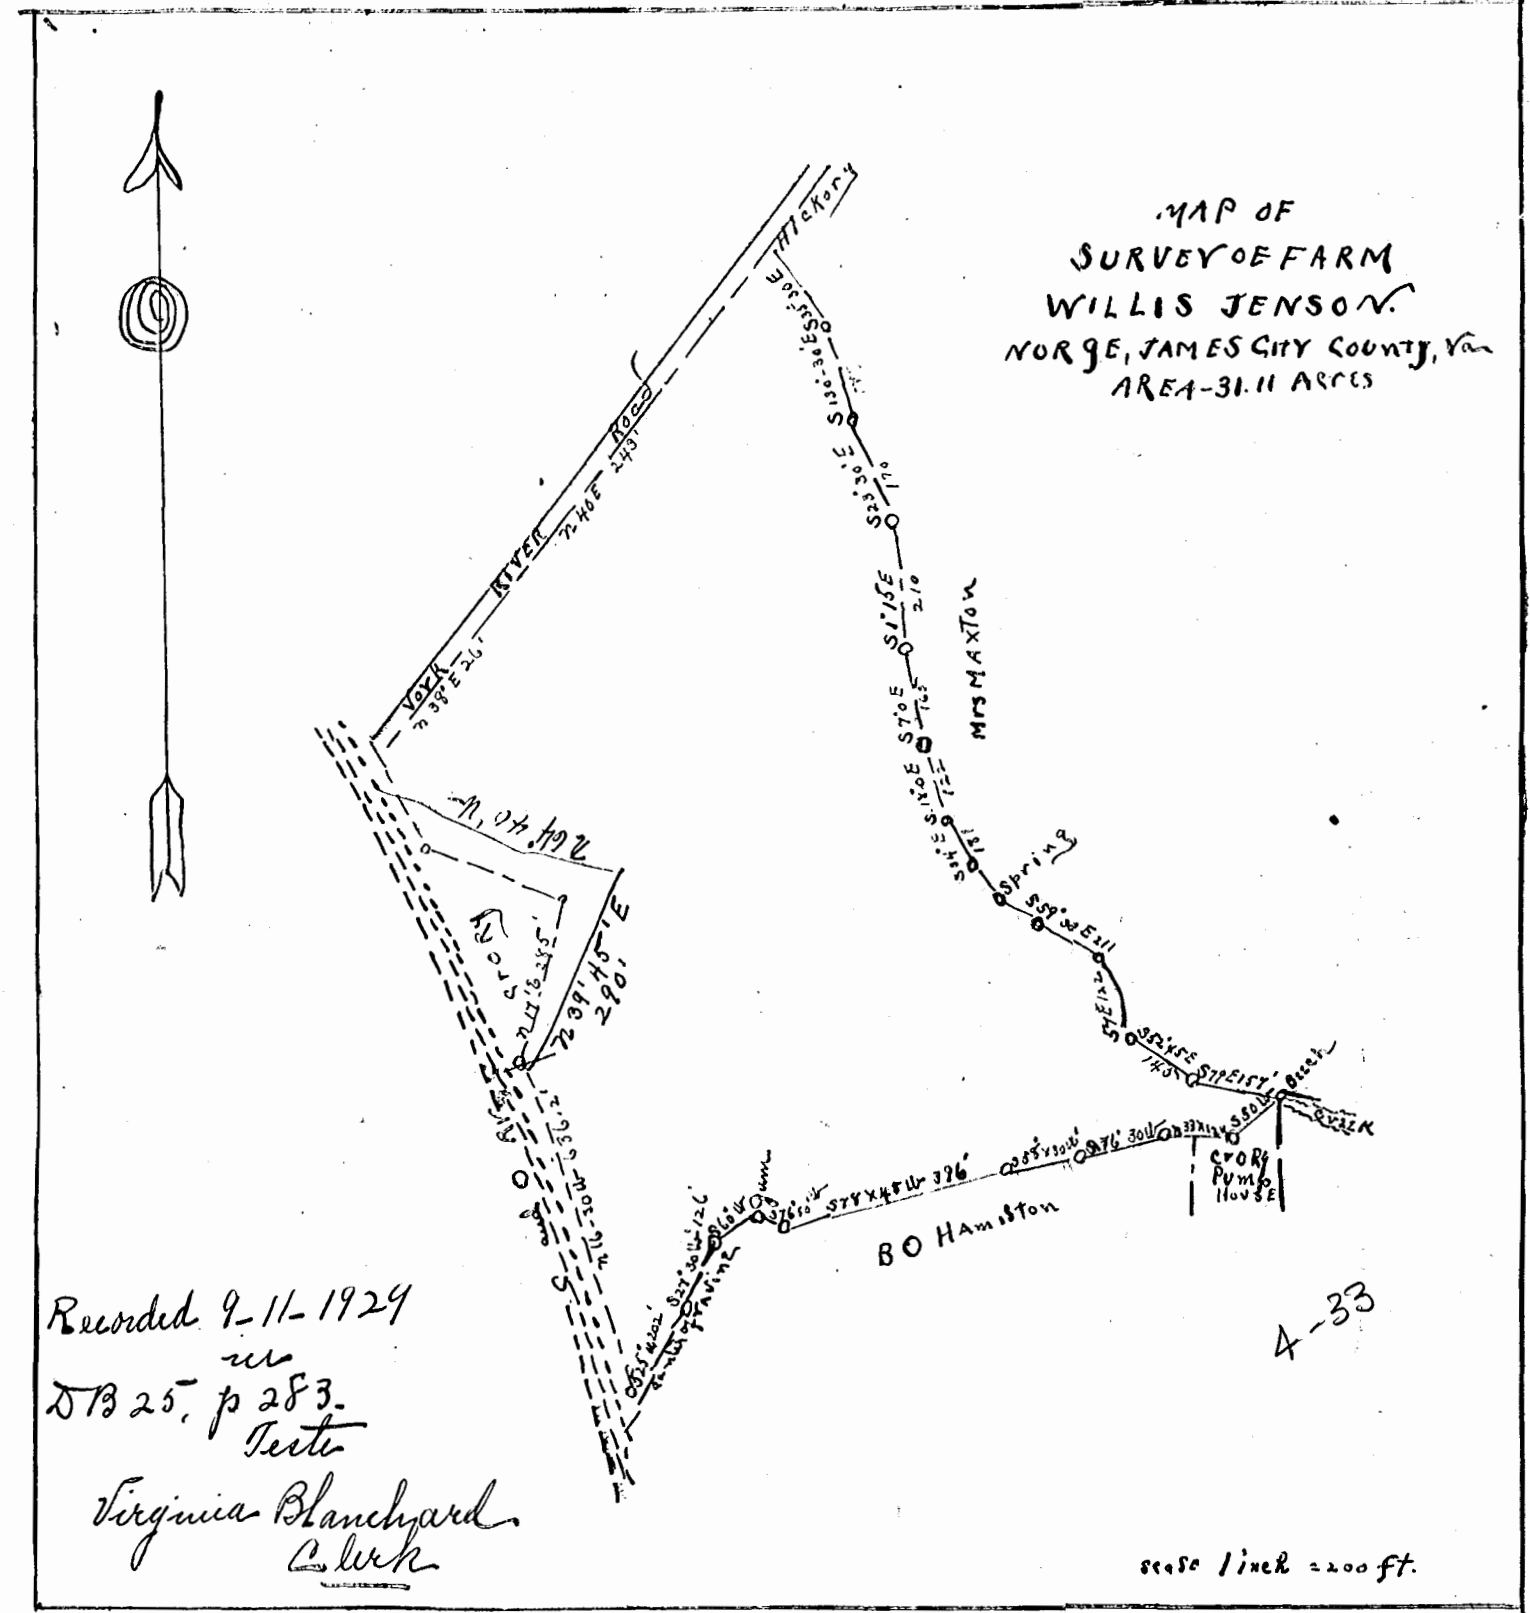

Property sold by
G. L. Burleson
To
L. A. Melson

by permission
Surveyor

Recorded July 5, 1924
DB 25, p 169
Teste
Virginia Blanchard
Clerk

Recorded 9-11-1924
DB 25, p 283
Teste
Virginia Blanchard
Clerk

4-33

Scale 1 inch = 200 ft.