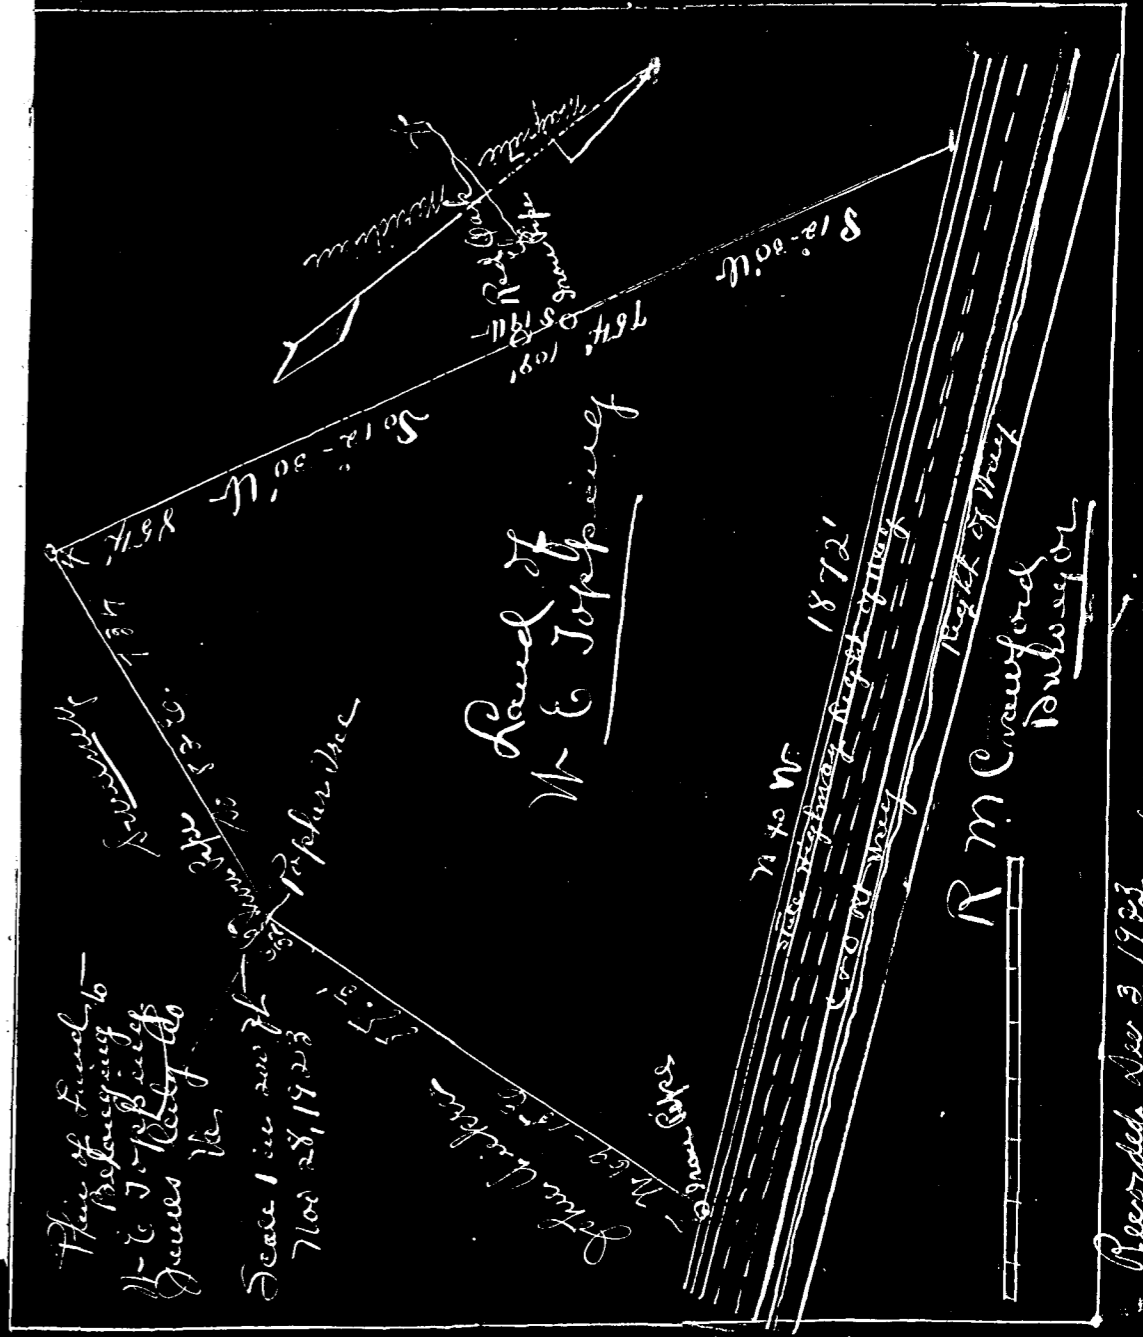

ACERAGE

TOTAL	213.23
HILL CREST TIMBER	54.61
HILL CREST CLEARED	71.69
RAY MALLORY	56.53
KENNETH MALLORY	30.40
TOTAL	213.23

PLOT
of
HILL CREST FARM
SURVEYED JULY 16, 1923
BY
M. W. THOMAS
WILLIAMSBURG, VA.

Recorded Nov 3, 1923.
Virginia Blanchard
Deputy Clerk