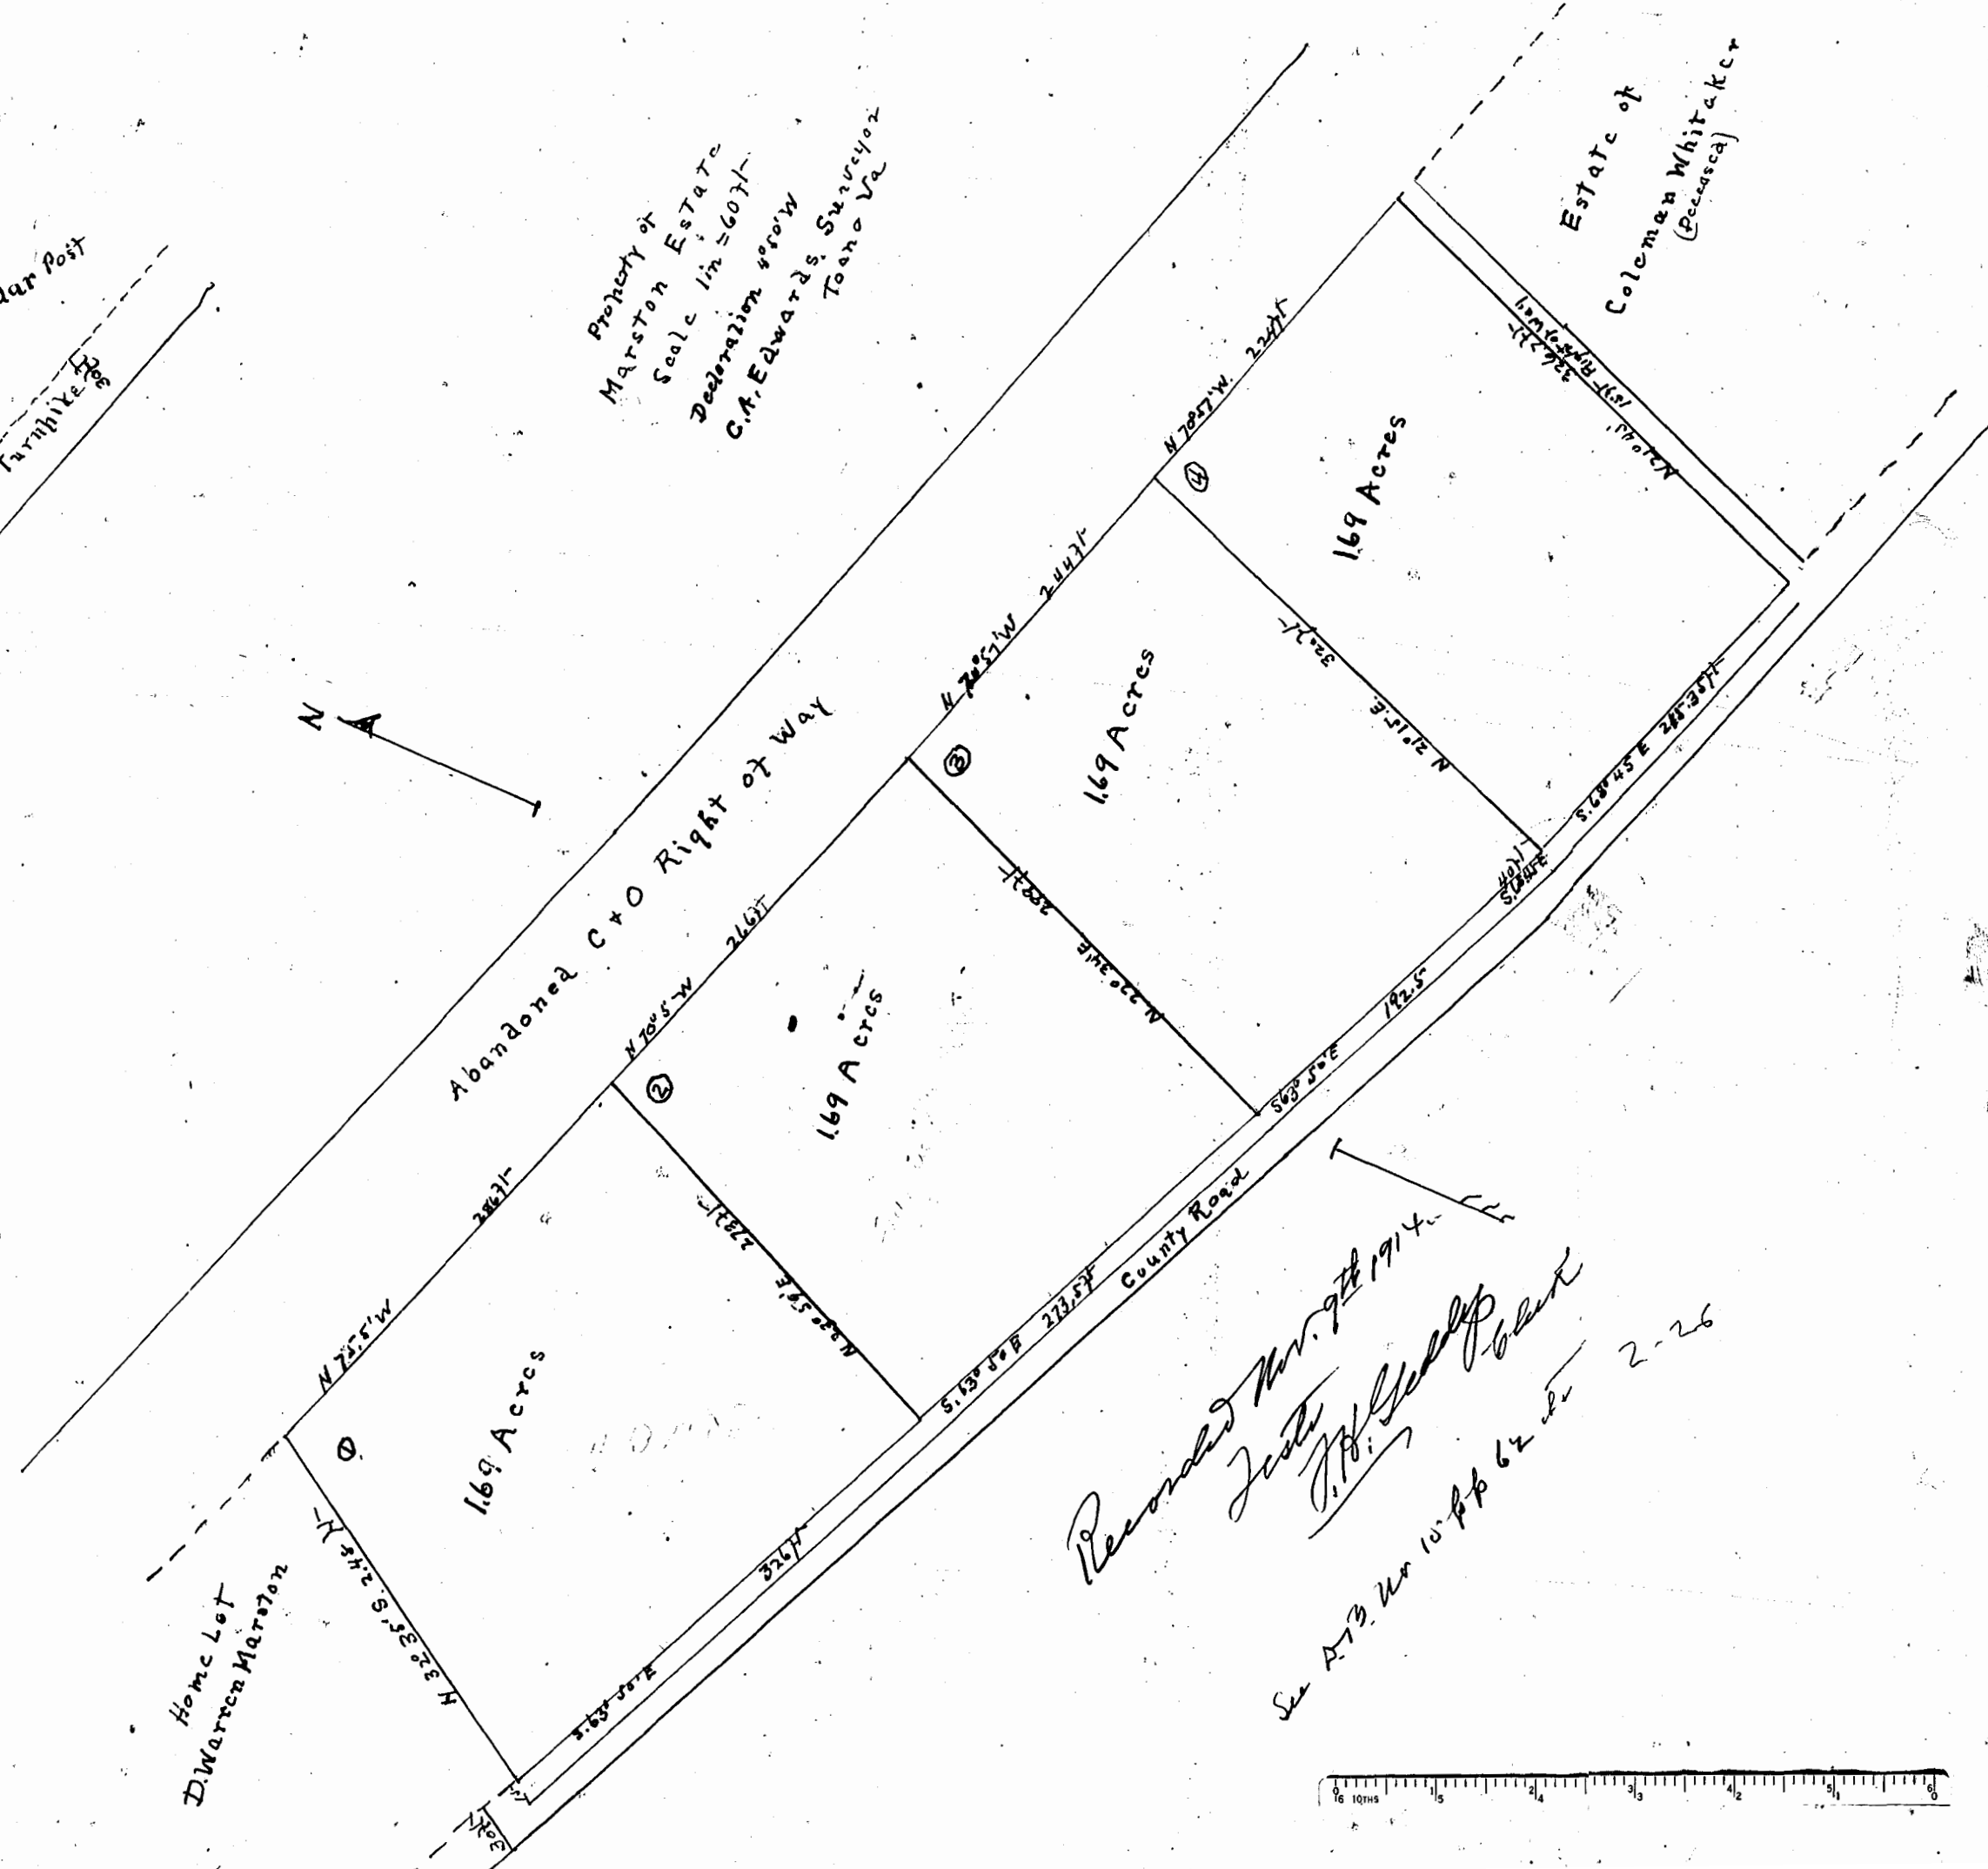

Survey of lots in Toano, Va.
 Oct 14, 1914
 Description 40' x 100'
 C. C. Edwards, Surveyor,
 Toano, Va.
 Sub 1 in 40 ft.

Recorded Nov 2-1914
 Just
 J. H. Seelye, Clerk
 See A73 No 1076 62 etc

Property of
 Marston Estate
 Scale 1 in = 60 ft
 C. C. Edwards Surveyor
 Toano Va