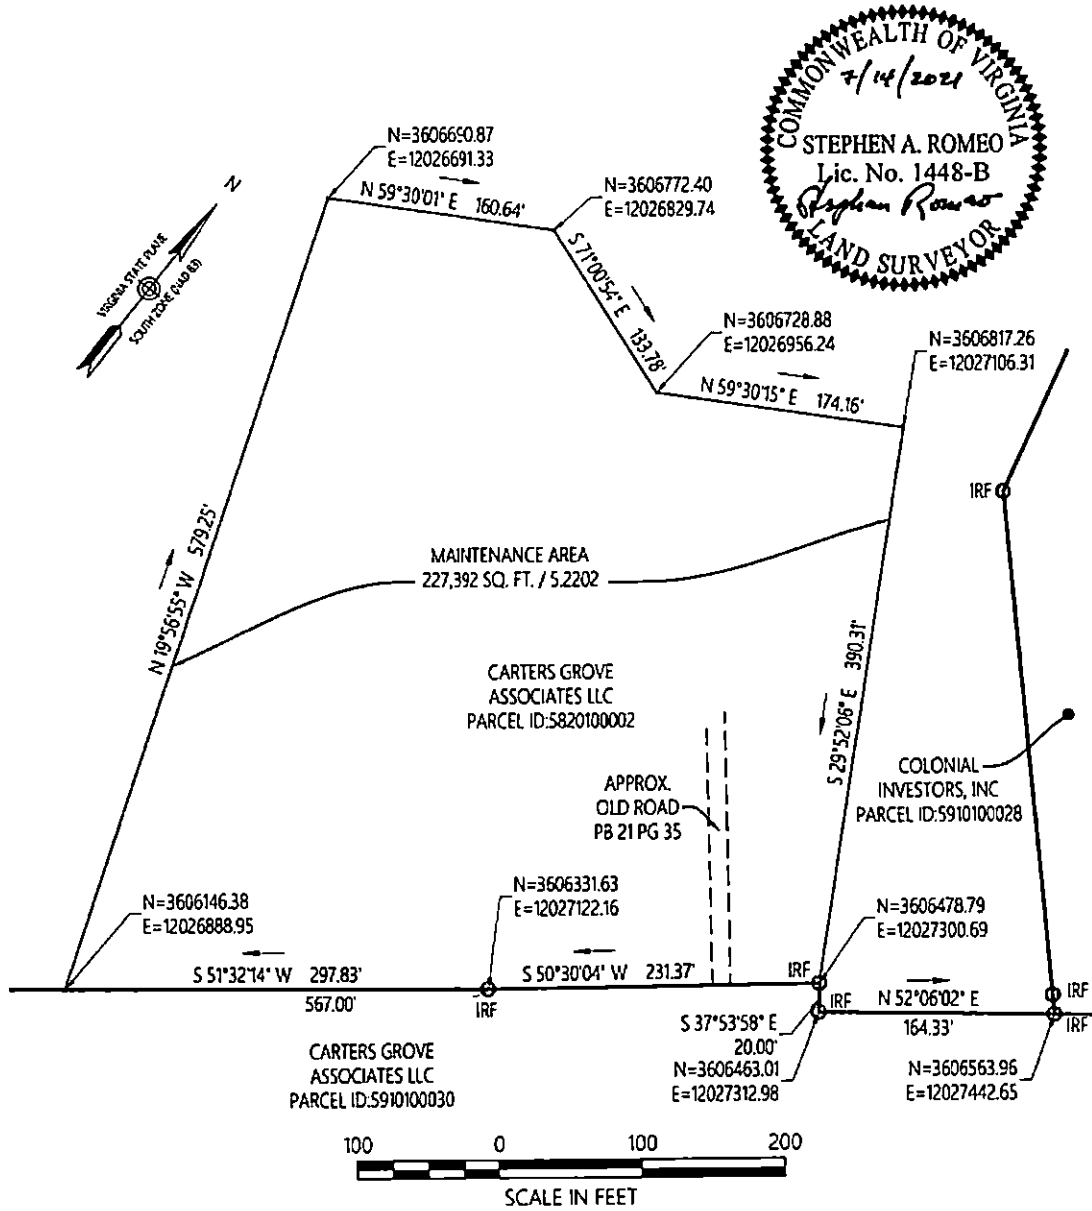

EXHIBIT A

"BUILDING ENVELOPE"

Plat Showing
Maintenance Area ("Building Envelope")
Carters Grove
Williamsburg, Virginia

Date:
7/14/2021
Job Number
34122.11