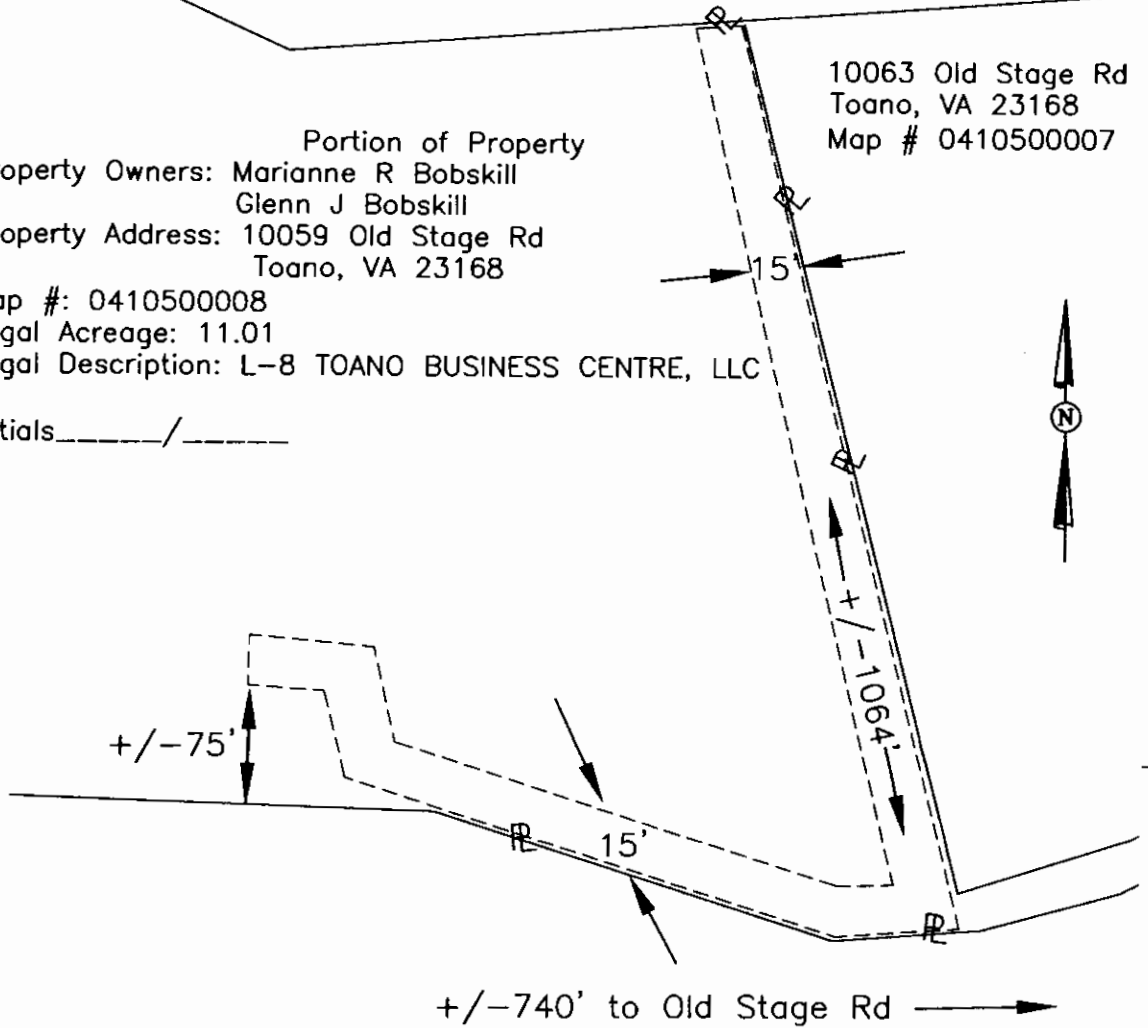

Portion of Property  
 Property Owners: Marianne R Bobskill  
 Glenn J Bobskill  
 Property Address: 10059 Old Stage Rd  
 Toano, VA 23168  
 Map #: 0410500008  
 Legal Acreage: 11.01  
 Legal Description: L-8 TOANO BUSINESS CENTRE, LLC  
 Initials \_\_\_\_\_/\_\_\_\_\_

10063 Old Stage Rd  
 Toano, VA 23168  
 Map # 0410500007

NOT TO SCALE

**Legend**

- Location of Boundary Lines of Right-of-Way 15' in Width.
- ==== Indicates Property Line is Right-of-Way Boundary

<b>Plat to Accompany Right-of-Way Agreement</b>		
VIRGINIA ELECTRIC AND POWER COMPANY doing business as <b>Dominion Virginia Power UG</b>		
District Eastern		
District-Township-Borough Stonehouse	County-City James City	State VA
Office Williamsburg	Plat Number 28-16-0012	
Estimate Number 7712929	Grid Number M1545	
Date 4-7-16	By Jordan Vestre	