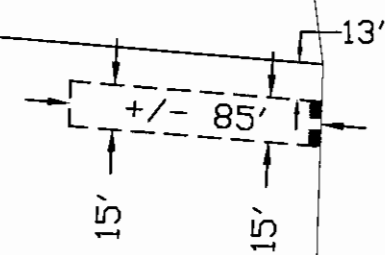

Legend

- Location of Boundary Lines of Right-of-Way
15' in Width.
- ==P== Indicates Property Line is Right-of-Way

*Plat to Accompany
 Right-of-Way Agreement*

VIRGINIA ELECTRIC AND POWER COMPANY doing business as Dominion Virginia Power UG		
District EASTERN		
District-Township-Borough TDAND	County-City JCC	State VA
Office WILLIAMSBURG	Plat Number 28-16-0026	
Estimate Number 28 10045805	Grid Number M1641	
Date 5/3/2016	By Dean Robertson	