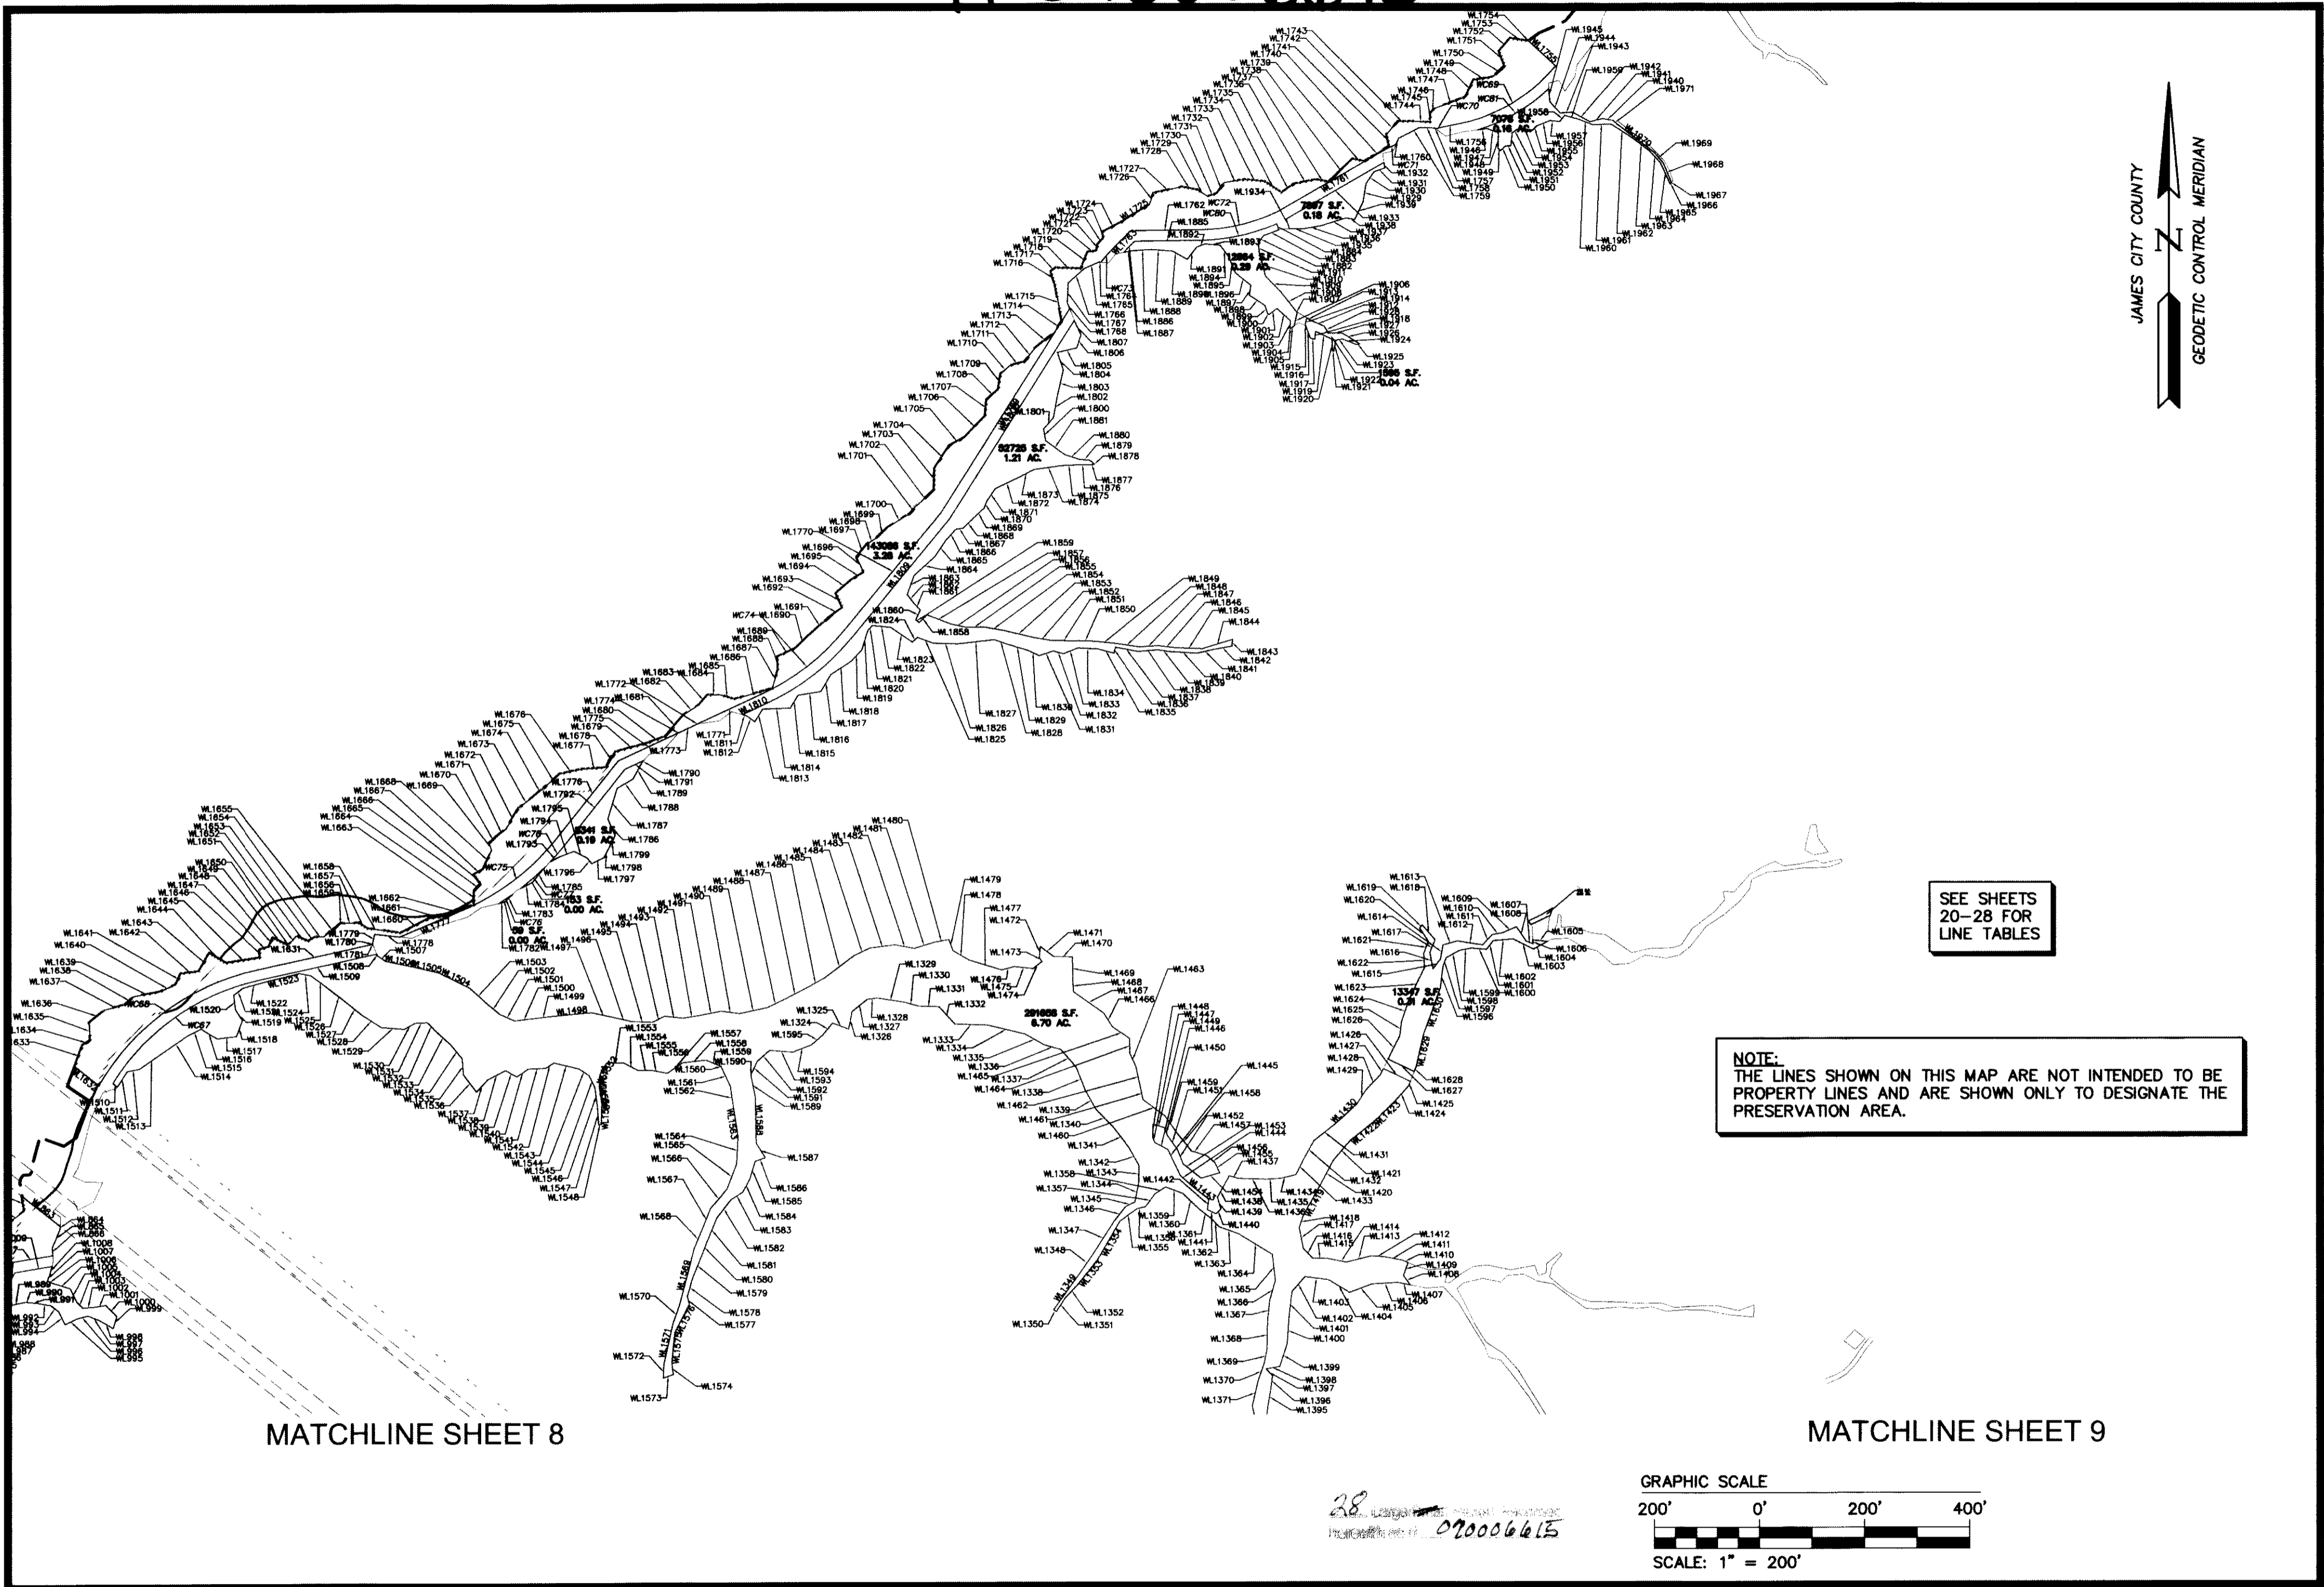

#070006615

SEE SHEETS 20-28 FOR LINE TABLES

NOTE:
THE LINES SHOWN ON THIS MAP ARE NOT INTENDED TO BE PROPERTY LINES AND ARE SHOWN ONLY TO DESIGNATE THE PRESERVATION AREA.

S:\Jobs\888111L-Preservation Map and Exhibit-DEQ\dwg\CadMAP SHOWING PRESERVATION AREAS.dwg, 3/2/2007 10:32:55 AM, roy.pennington

5248 Olde Towne Road, Suite 1
Williamsburg, Virginia 23188
(757) 253-0040
Fax (757) 220-8994

MAP SHOWING PRESERVATION AREAS
LOCATED ON THE PROPERTY OWNED BY
COLONIAL HERITAGE
STONEHOUSE DISTRICT COUNTY OF JAMES CITY VIRGINIA

Designed AES	Drawn AES
Scale 1"=200'	Date 01/15/2007
Project No. 8881-11-O	
Drawing No. 10 of 28	