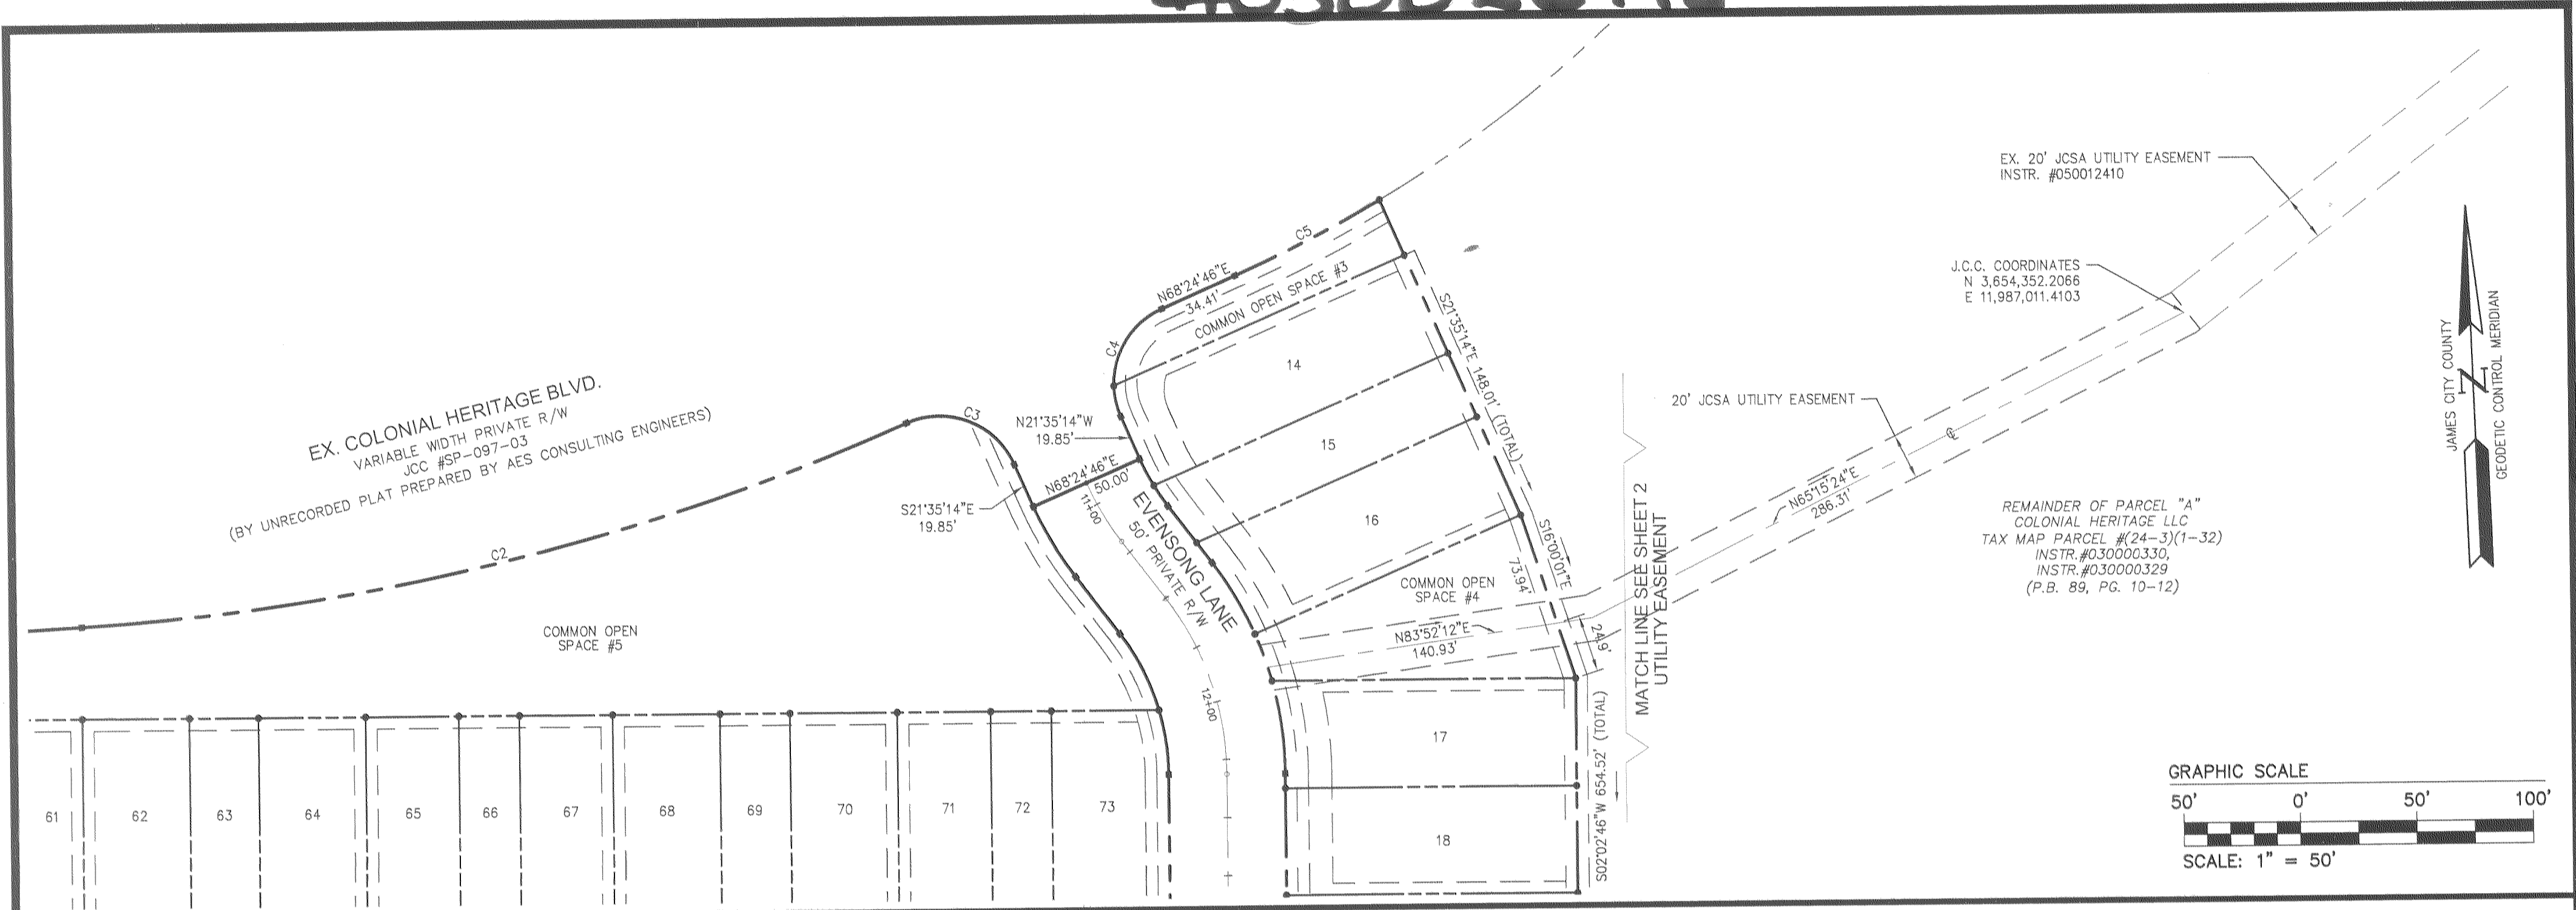

#050026993

5248 Olde Towne Road, Suite 1
Williamsburg, Virginia 23188
(757) 253-0040
Fax (757) 220-8994

PLAT OF SUBDIVISION
COLONIAL HERITAGE
PHASE II, SECTION I LOTS 14-73
PREPARED FOR COLONIAL HERITAGE LLC

STONEHOUSE DISTRICT JAMES CITY COUNTY VIRGINIA

No.	DATE	REVISION / COMMENT / NOTE	BY
		4 Lots/Small Plat(s) Recorded herein as # 050026993	
3	8/23/05	REVISED PER J.C.C. COMMENTS	AWT
2	8/16/05	CHANGED SIDE & REAR BUILDING SETBACKS FROM 3 FEET TO 5 FEET	AWT
1	6/22/05	REVISED PER J.C.C. COMMENTS	AWT

Designed	Drawn
HWP	AWT
Scale	Date
1"=50'	5/6/05
Project No.	
8881-21	
Drawing No.	
4 of 4	