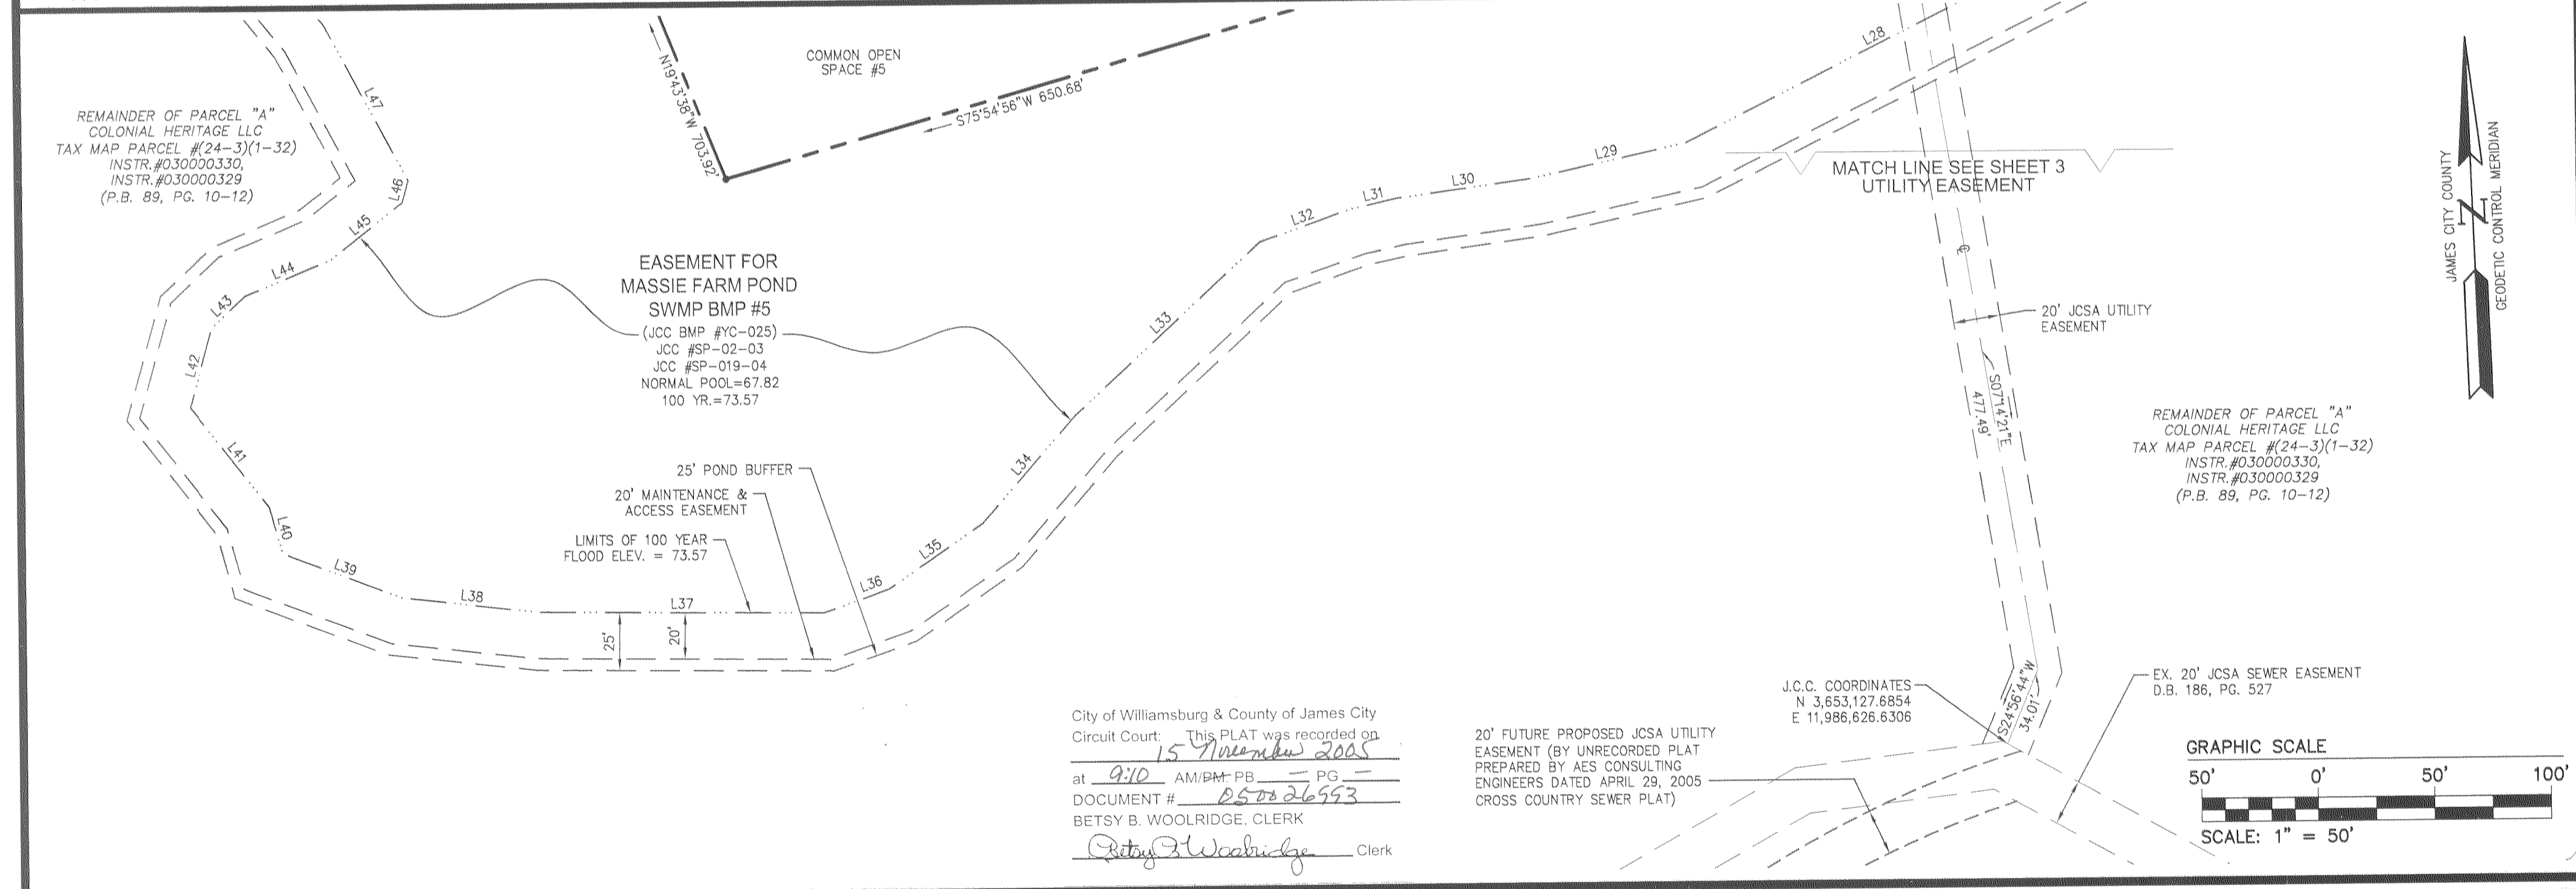

#050026993

5248 Olde Towne Road, Suite 1
Williamsburg, Virginia 23188
(757) 253-0040
Fax (757) 220-8994

PLAT OF SUBDIVISION
COLONIAL HERITAGE
PHASE II, SECTION I LOTS 14-73
PREPARED FOR COLONIAL HERITAGE LLC

STONEHOUSE DISTRICT JAMES CITY COUNTY VIRGINIA

No.	DATE	REVISION / COMMENT / NOTE	BY
		4 Lots/Small Plat(s) Recorded herein as # 050026993	
3	8/23/05	REVISED PER J.C.C. COMMENTS	AWT
2	8/16/05	CHANGED SIDE & REAR BUILDING SETBACKS FROM 3 FEET TO 5 FEET	AWT
1	6/22/05	REVISED PER J.C.C. COMMENTS	AWT

Designed	Drawn
HWP	AWT
Scale	Date
1"=50'	5/6/05
Project No.	
8881-21	
Drawing No.	
4 of 4	