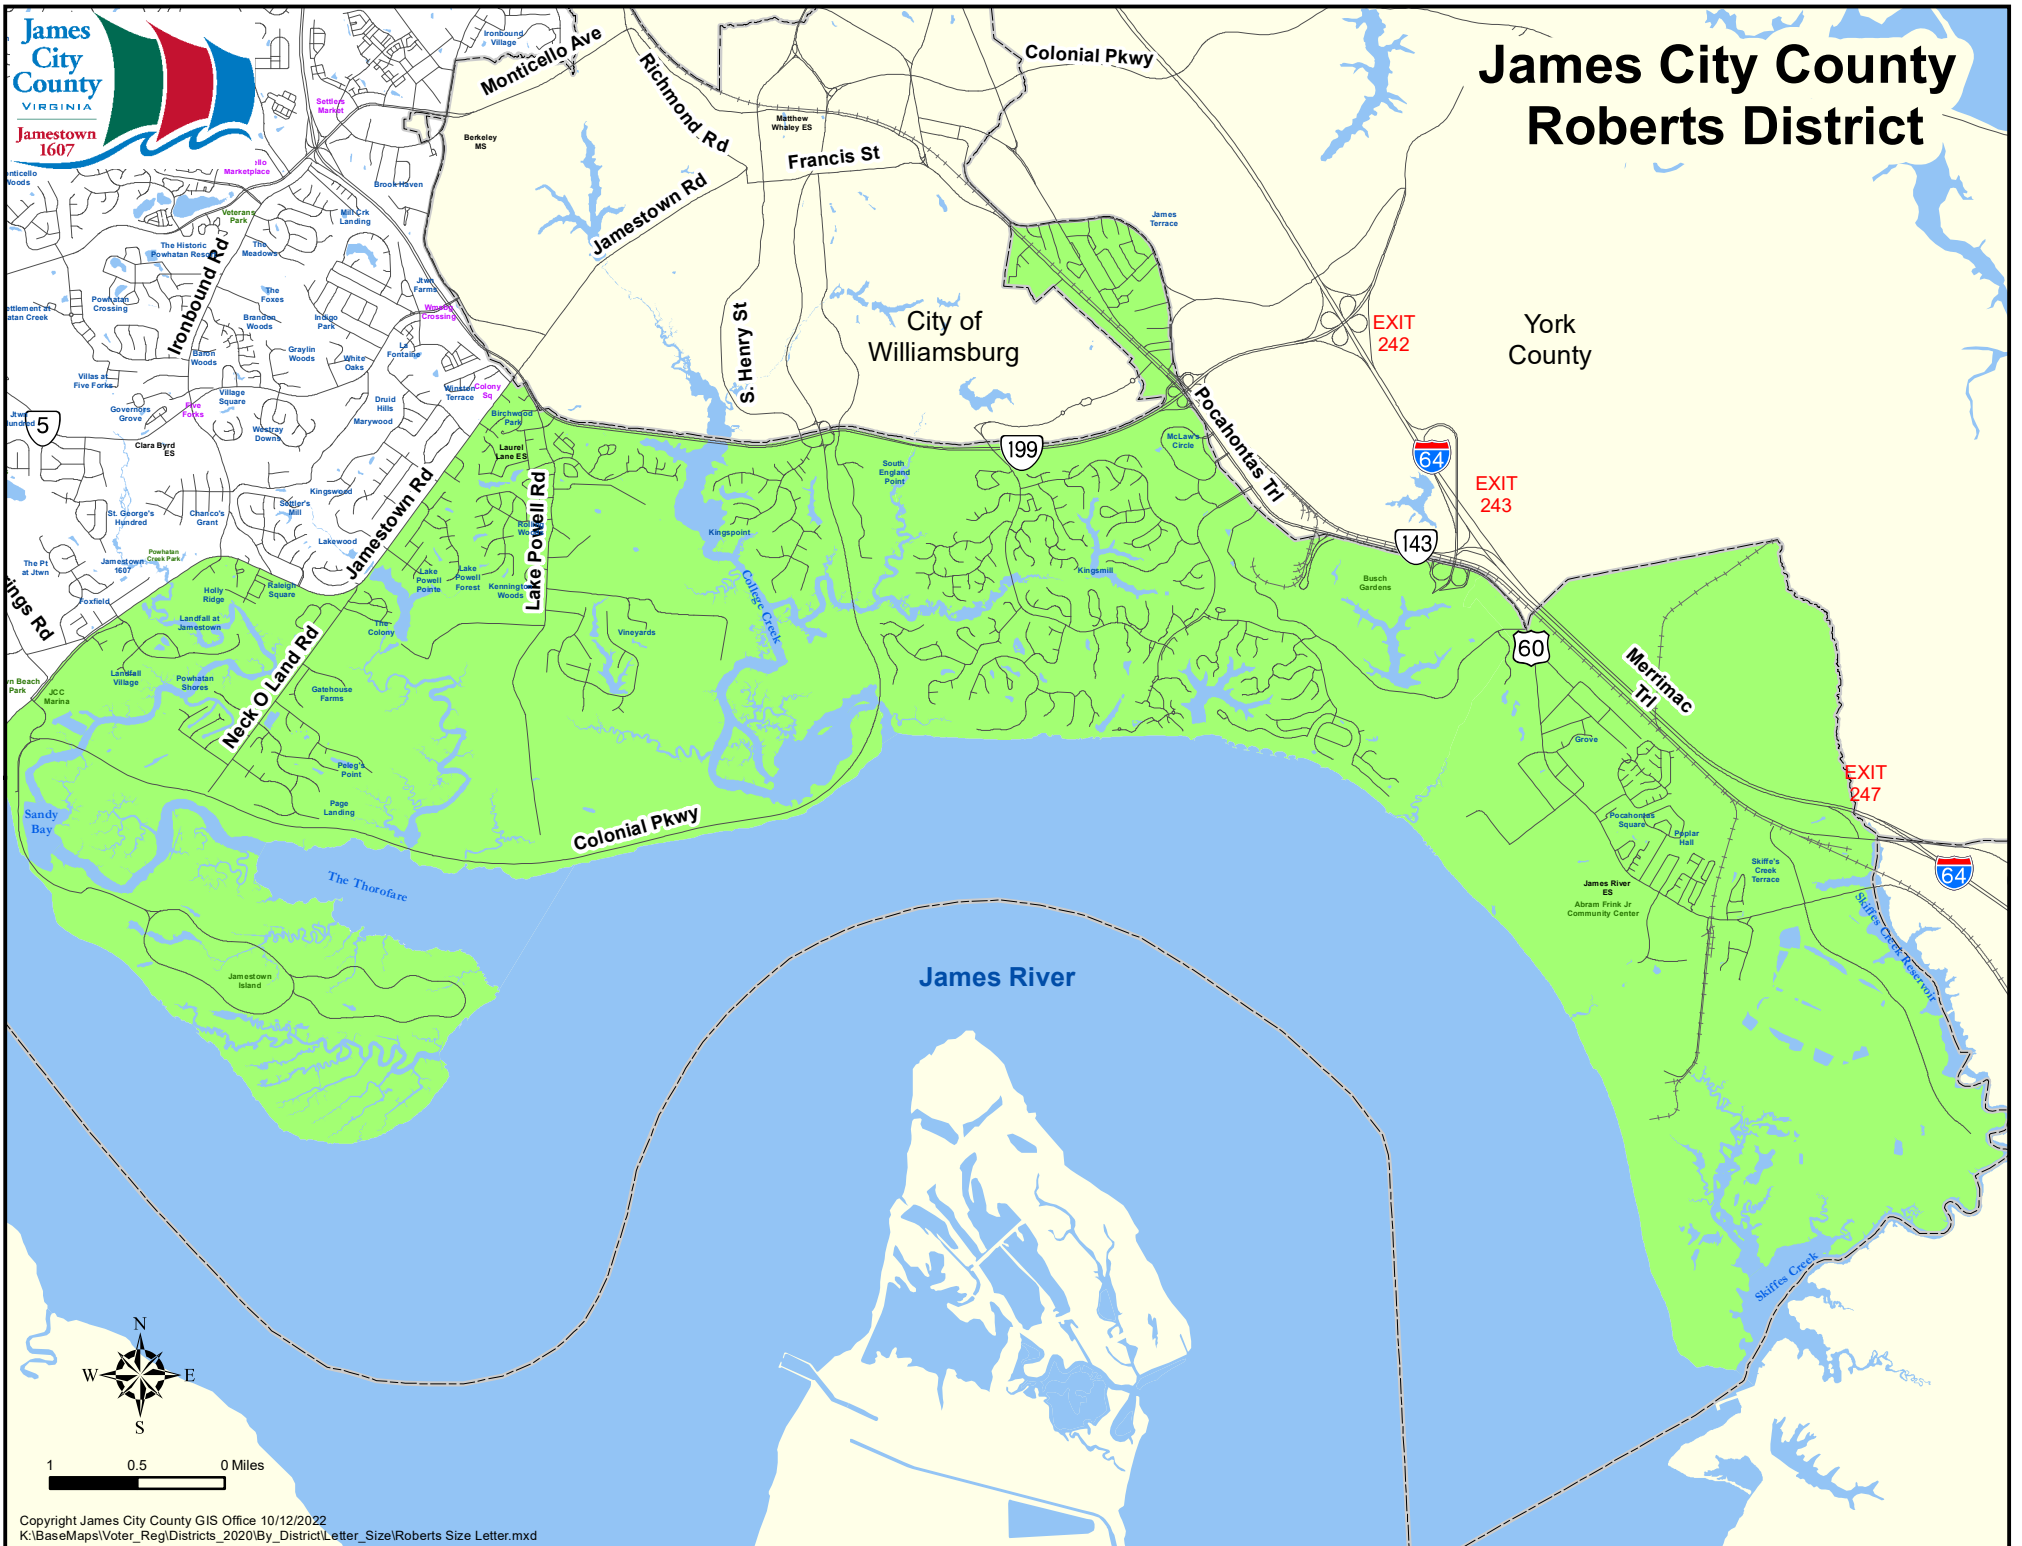

James City County Roberts District

1 0.5 0 Miles