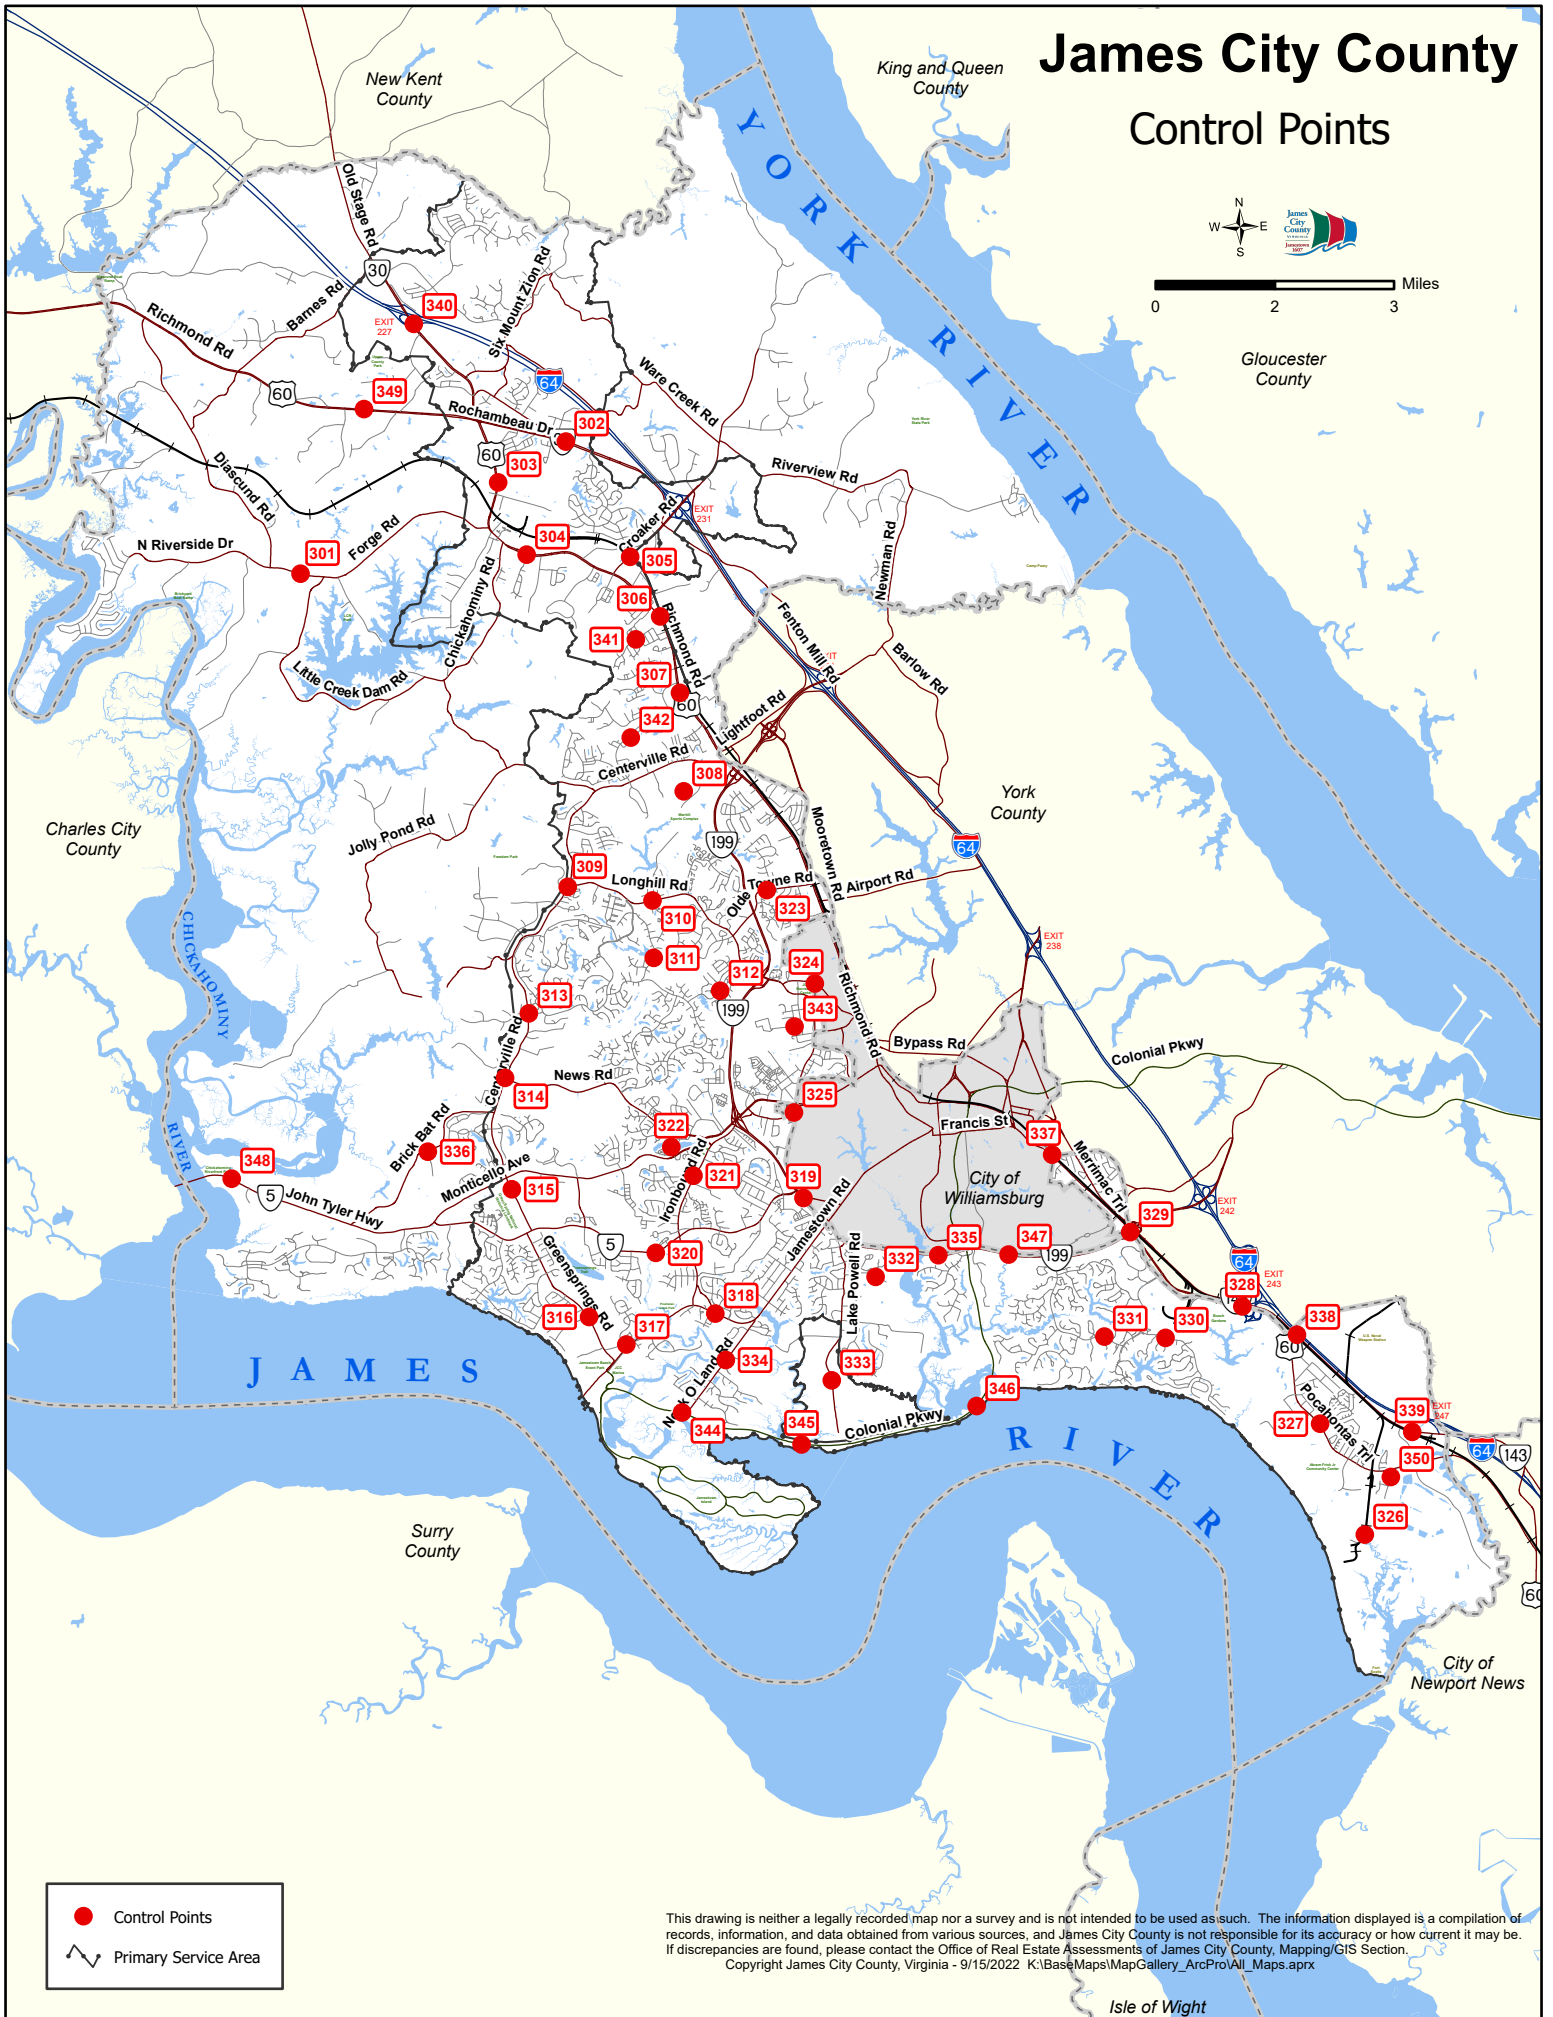

James City County

Control Points

- Control Points
- - - Primary Service Area